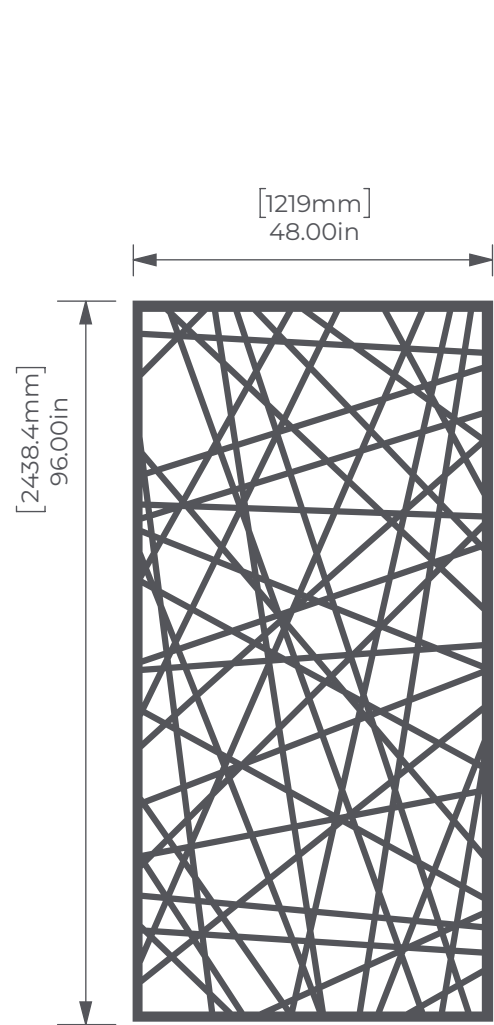

RANDOM

CUT PANELS

4' x 8' Full Panel

4' x 10' Full Panel

Side View

Tiled

Mirrored

ARTFEELT™
ECO-PANEL

P.O. NUMBER

DATE

DESIGNER

CLIENT APPROVAL

X

DATE:

REVISION

DATE