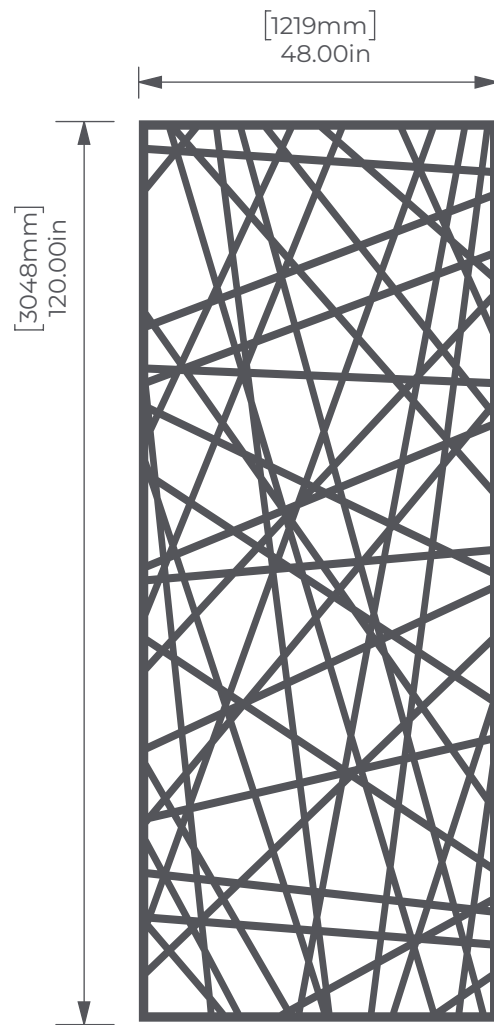

RANDOM

CUT PANELS

4' x 8' Full Panel

4' x 10' Full Panel

Side View

Tiled

Mirrored

ARTFEELT™
ECO-PANEL

P.O. NUMBER

DATE

DESIGNER

CLIENT APPROVAL

X

DATE:

REVISION

DATE

NUMBER

| DATE | NUMBER |
|------|--------|
| | |
| | |
| | |
| | |

PAGE 1 of 1