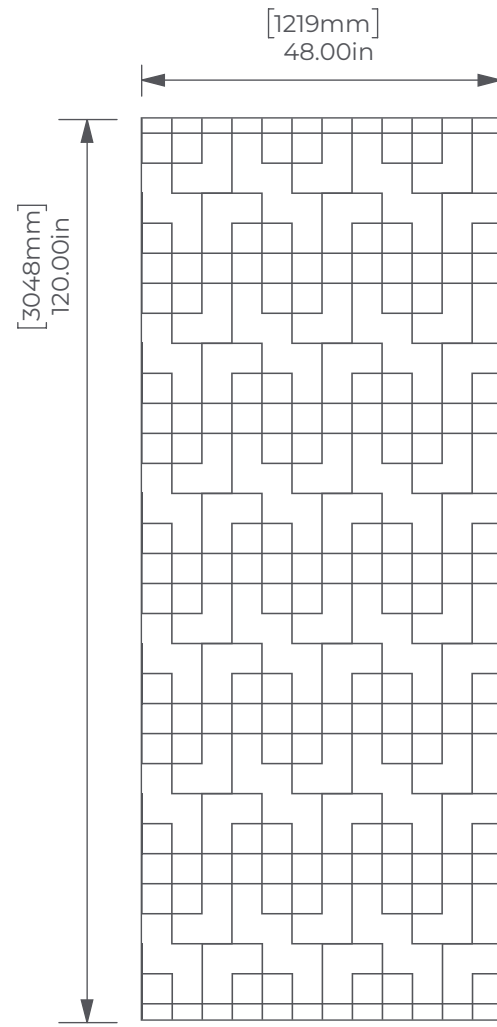

MAZE

GRAPHIC PANELS

4' x 8' Full Panel

4' x 10' Full Panel

Side View

Tiled

Mirrored

ARTFELT™
ECO-PANEL

P.O. NUMBER

DATE

DESIGNER

CLIENT APPROVAL

X

DATE:

REVISION

DATE

NUMBER

PAGE 1 of 1