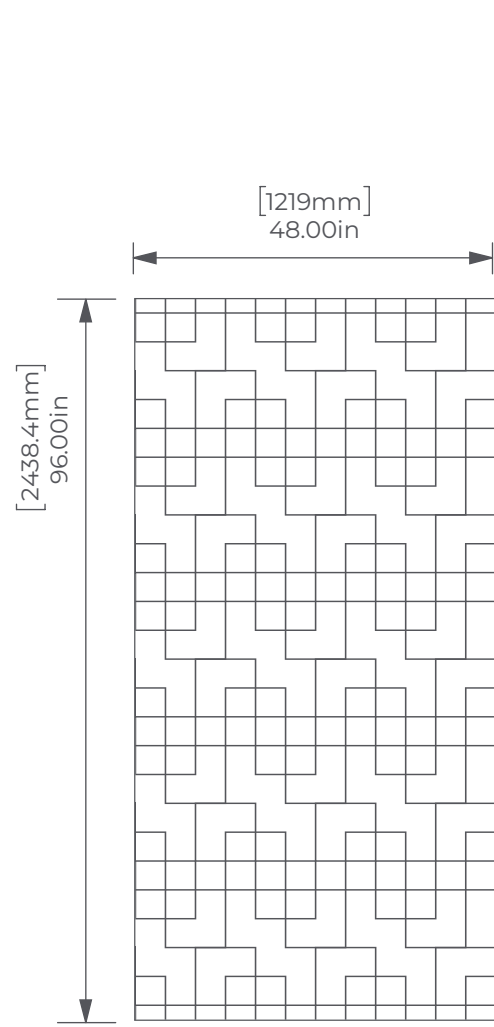

MAZE

GRAPHIC PANELS

4' x 8' Full Panel

4' x 10' Full Panel

Side View

Tiled

Mirrored

ARTFELT™
ECO-PANEL

P.O. NUMBER

DATE

DESIGNER

CLIENT APPROVAL

X

DATE:

REVISION

DATE

NUMBER

PAGE 1 of 1