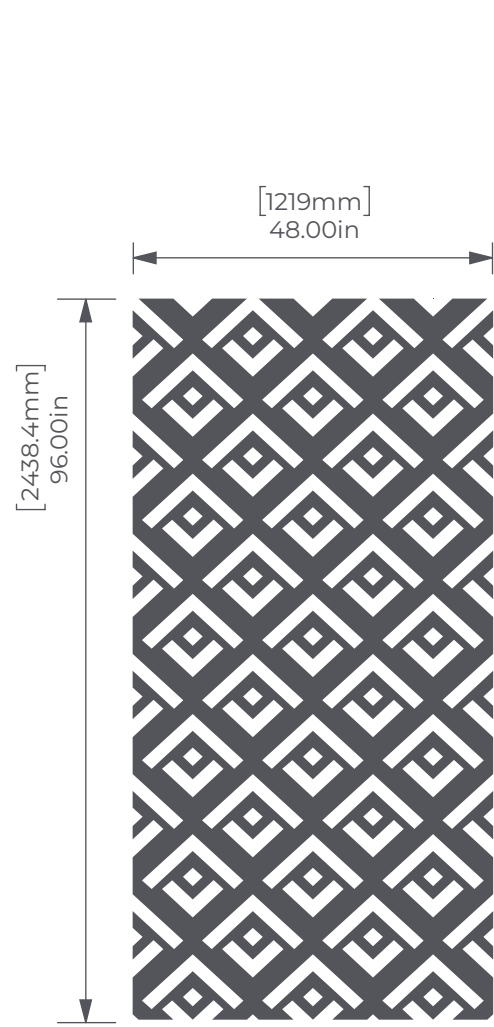

ARROW 02

CUT PANELS

4' x 8' Full Panel

4' x 10' Full Panel

Side View

Tiled

Mirrored

ARTFELT™
ECO-PANEL

P.O. NUMBER

DATE

DESIGNER

CLIENT APPROVAL

X

DATE:

REVISION

DATE

NUMBER

PAGE 1 of 1