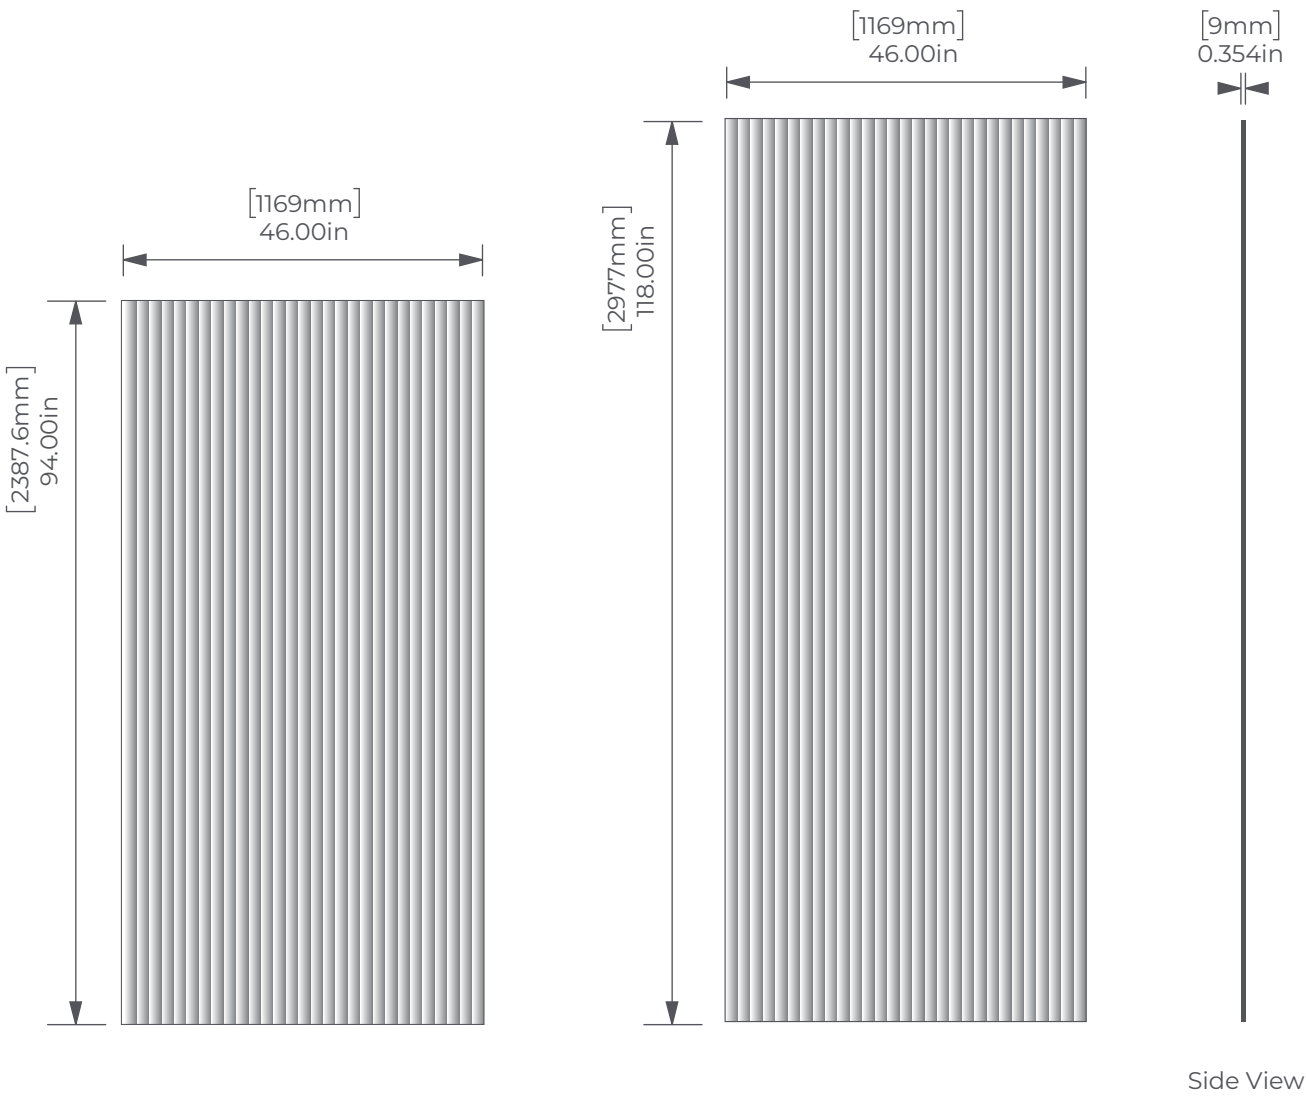

CORRUGATED 02

MOLDED PANELS

Tiled

Mirrored

ARTFEELT™
ECO-PANEL

P.O. NUMBER

DATE

DESIGNER