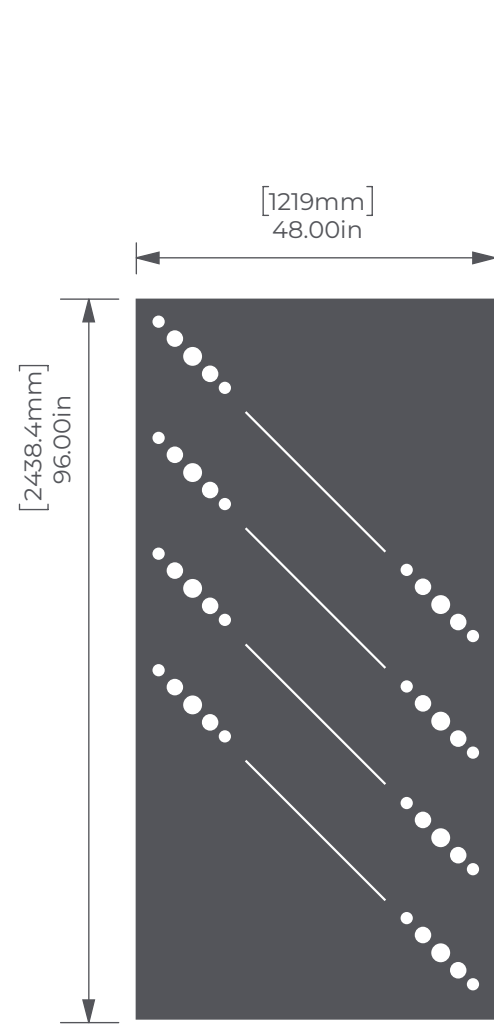

DOTS & DASH

CUT PANELS

4' x 8' Full Panel

4' x 10' Full Panel

Side View

Tiled

Mirrored

ARTFELT™
ECO-PANEL

P.O. NUMBER

DATE

DESIGNER

CLIENT APPROVAL

X

DATE:

REVISION

DATE

NUMBER

DATE	NUMBER

PAGE 1 of 1