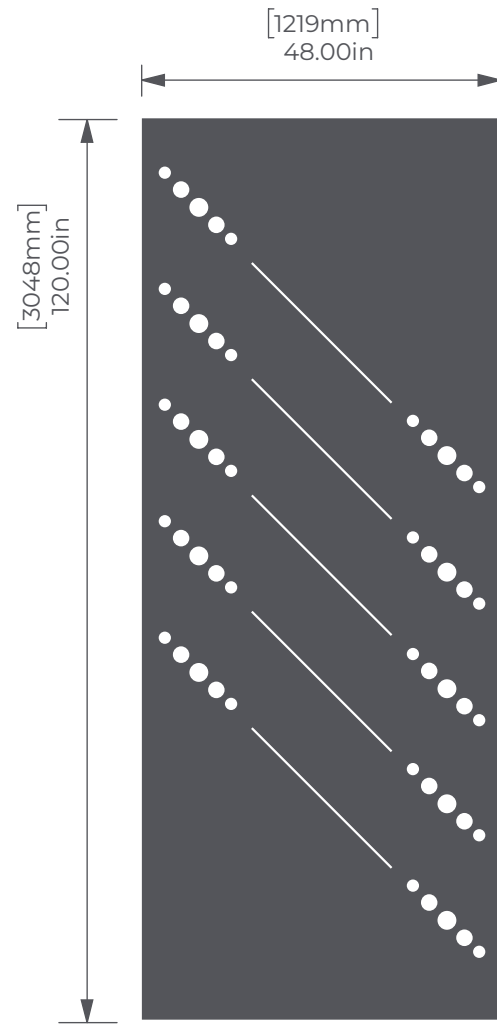

DOTS & DASH

CUT PANELS

4' x 8' Full Panel

4' x 10' Full Panel

Side View

Tiled

Mirrored

ARTFELT™
ECO-PANEL

P.O. NUMBER

DATE

DESIGNER

CLIENT APPROVAL

X

DATE:

REVISION

DATE

NUMBER

DATE	NUMBER

PAGE 1 of 1