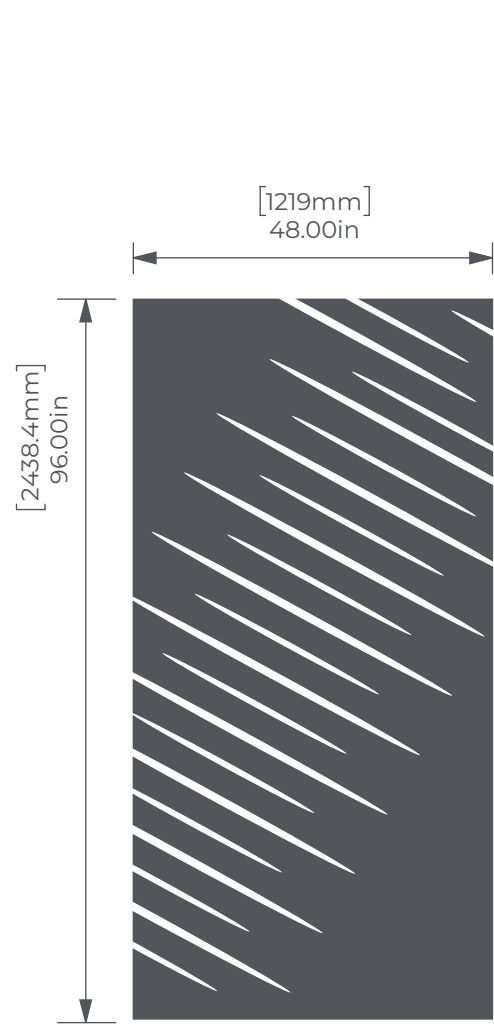

AIRWAVES 02

CUT PANELS

4' x 8' Full Panel

4' x 10' Full Panel

Side View

Tiled

Mirrored

ARTFEELT™
ECO-PANEL

P.O. NUMBER

DATE

DESIGNER

CLIENT APPROVAL

X

DATE:

REVISION

DATE

NUMBER

DATE	NUMBER

PAGE 1 of 1