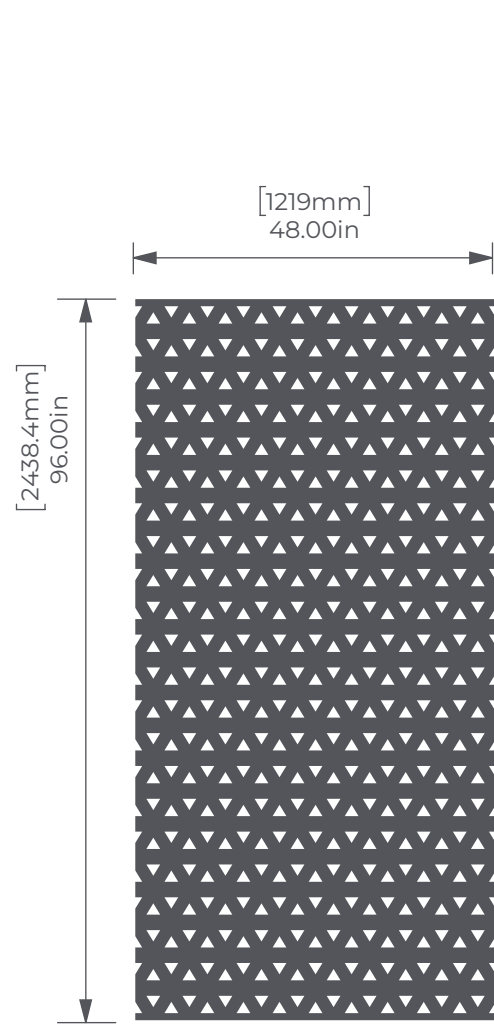

# TRIANGLES

GRAPHIC PANELS

4' x 8' Full Panel

4' x 10' Full Panel

Side View

## Mirrored

ARTFELT™  
ECO-PANEL

P.O. NUMBER

DATE

DESIGNER

CLIENT APPROVAL

X

DATE: