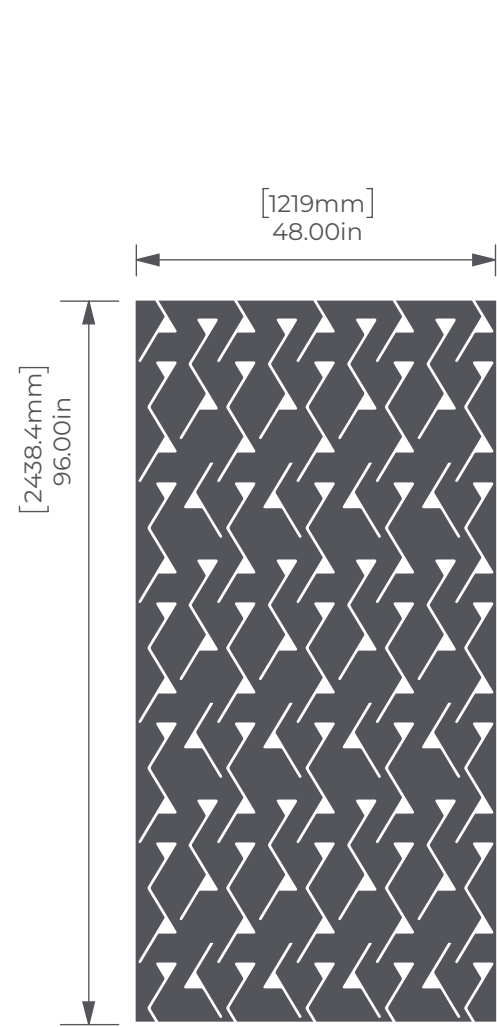

FUNFETTI

CUT PANELS

4' x 8' Full Panel

4' x 10' Full Panel

Side View

Tiled

Mirrored

ARTFELT™
ECO-PANEL