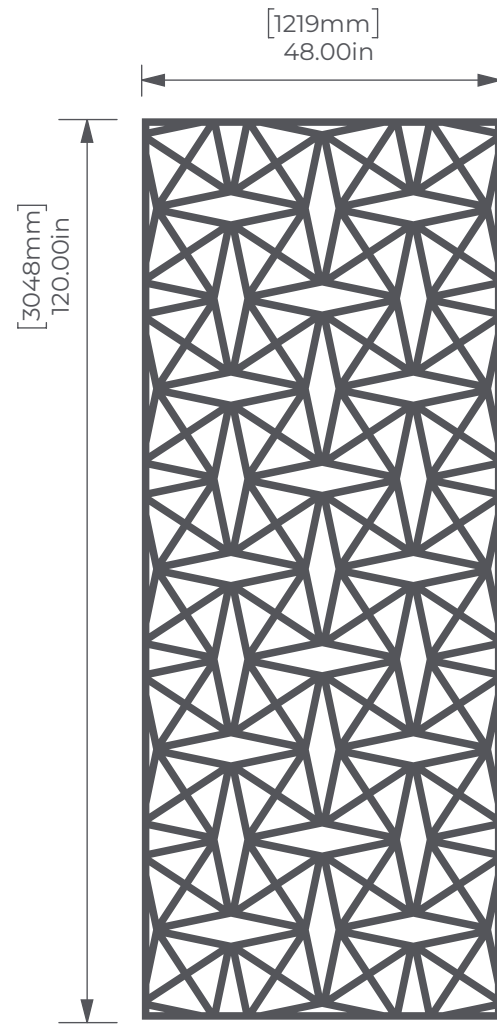

# X FACTOR

CUT PANELS

4' x 8' Full Panel

4' x 10' Full Panel

Side View

DATE	NUMBER