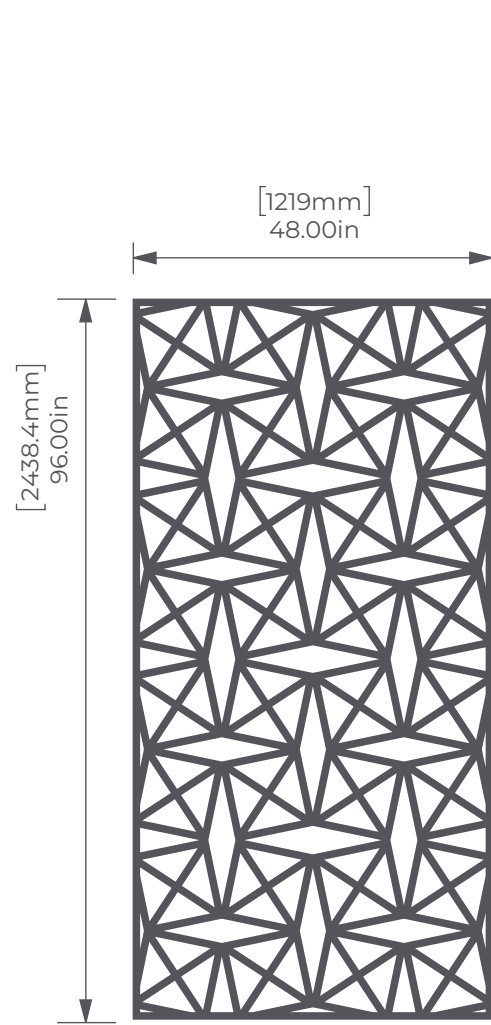

# X FACTOR

CUT PANELS

4' x 8' Full Panel

4' x 10' Full Panel

Side View

DATE	NUMBER