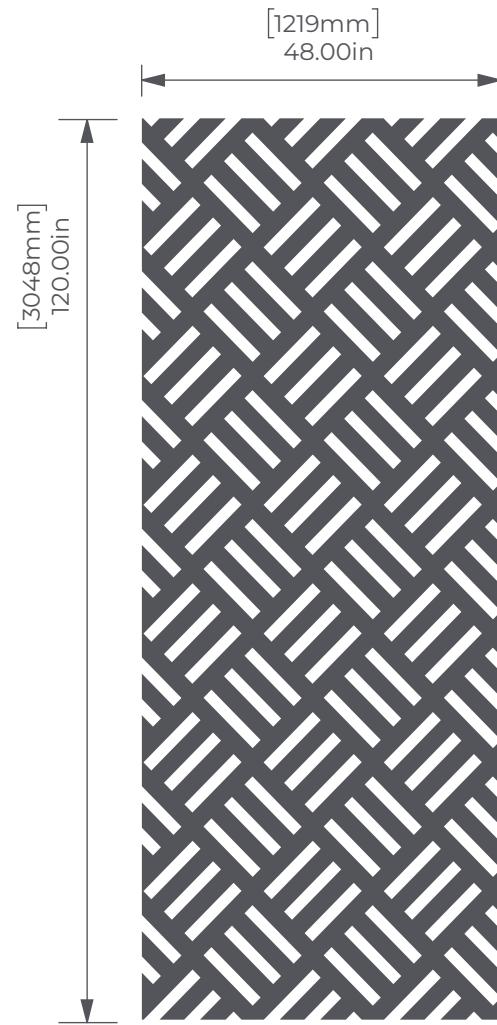

MOSAIC 01

CUT PANELS

4' x 8' Full Panel

4' x 10' Full Panel

Side View

Tiled

Mirrored

ARTFELT™
ECO-PANEL

NUMBER

DATE	NUMBER

PAGE 1 of 1