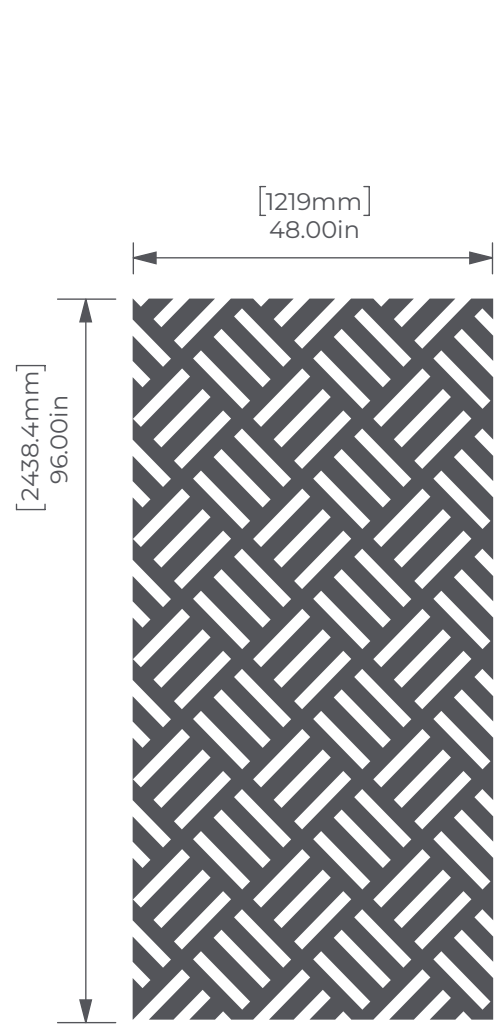

MOSAIC 01

CUT PANELS

4' x 8' Full Panel

4' x 10' Full Panel

Side View

Tiled

Mirrored

ARTFELT™
ECO-PANEL

P.O. NUMBER

DATE

DESIGNER

CLIENT APPROVAL

X

DATE:

REVISION

DATE

NUMBER

DATE	NUMBER

PAGE 1 of 1