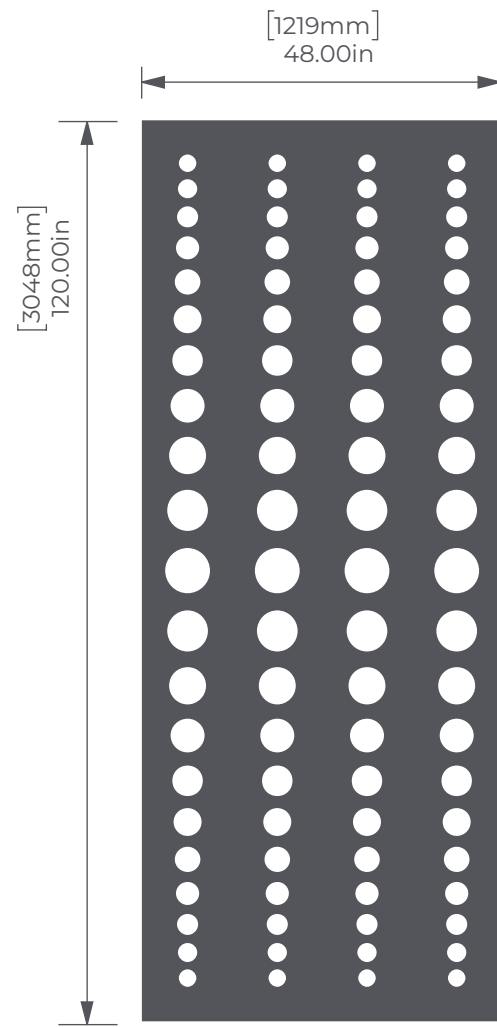

RAIN DOTS

CUT PANELS

4' x 8' Full Panel

4' x 10' Full Panel

Side View

Tiled

Mirrored

ARTFEELT™
ECO-PANEL

P.O. NUMBER

DATE

DESIGNER

CLIENT APPROVAL

X

DATE:

REVISION

DATE

NUMBER

DATE	NUMBER

PAGE 1 of 1