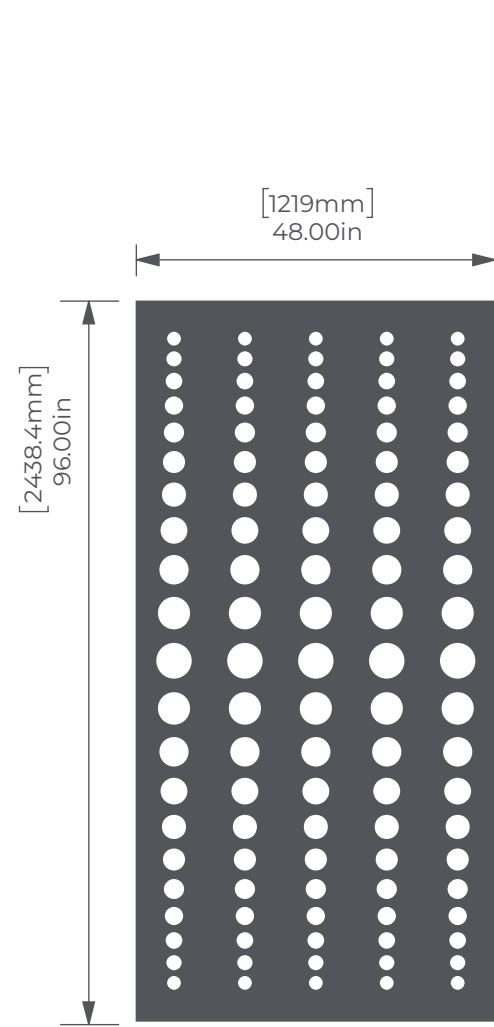

RAIN DOTS

CUT PANELS

4' x 8' Full Panel

4' x 10' Full Panel

Side View

Tiled

Mirrored

ARTFEELT™
ECO-PANEL

P.O. NUMBER

DATE

DESIGNER

CLIENT APPROVAL

X

DATE:

REVISION

DATE

NUMBER

DATE	NUMBER

PAGE 1 of 1