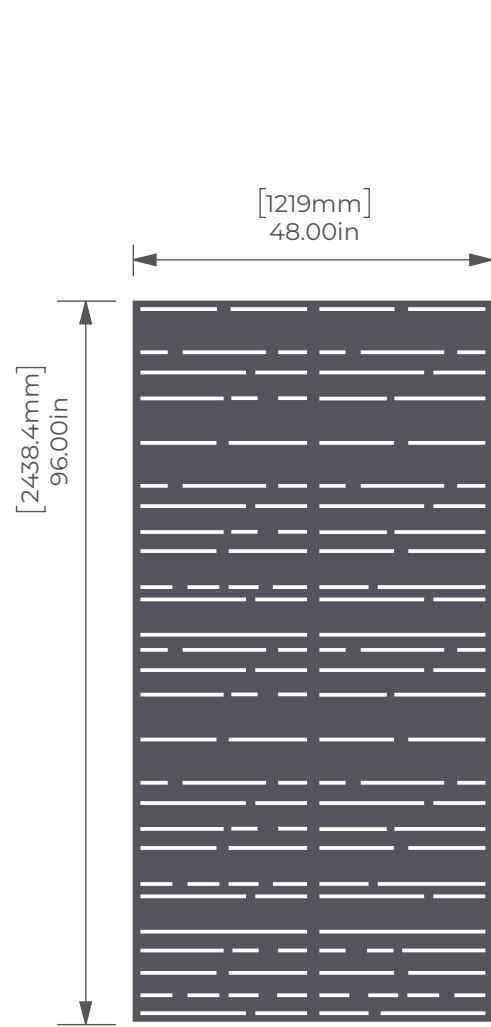

MATRIX

CUT PANELS

4' x 8' Full Panel

4' x 10' Full Panel

Side View

Tiled

Mirrored

ARTFEELT™
ECO-PANEL

P.O. NUMBER

DATE

DESIGNER

CLIENT APPROVAL

X

DATE:

REVISION

DATE

NUMBER

| DATE | NUMBER |
|------|--------|
| | |
| | |
| | |
| | |

PAGE 1 of 1