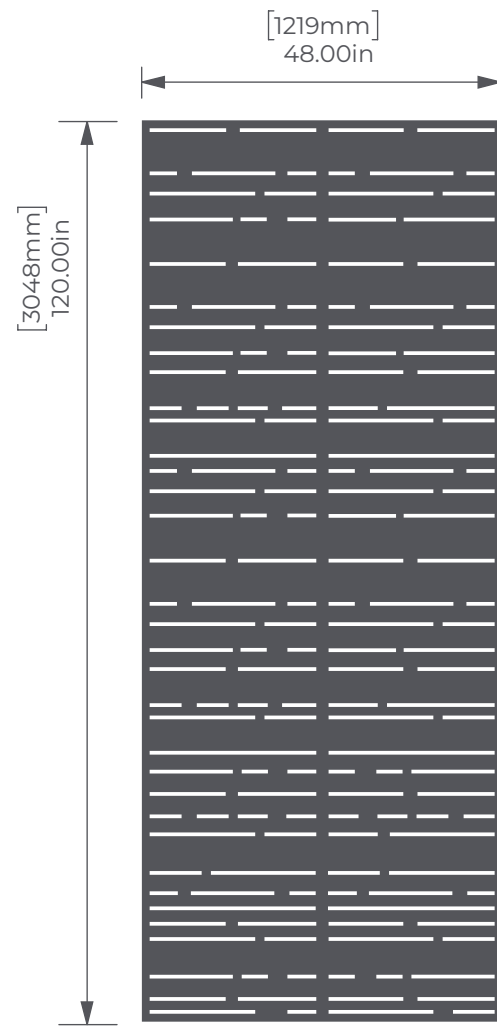

MATRIX

CUT PANELS

4' x 8' Full Panel

4' x 10' Full Panel

Side View

Tiled

Mirrored

ARTFEELT™
ECO-PANEL

P.O. NUMBER

DATE

DESIGNER

CLIENT APPROVAL

X

DATE:

REVISION

DATE

NUMBER

| DATE | NUMBER |
|------|--------|
| | |
| | |
| | |
| | |

PAGE 1 of 1