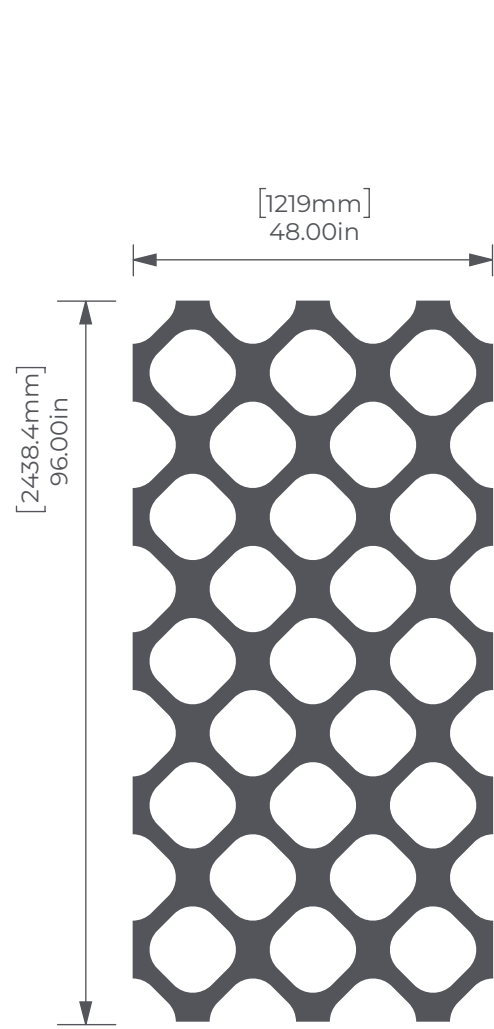

# GRATE

CUT PANELS

4' x 8' Full Panel

4' x 10' Full Panel

Side View

## Mirrored

ARTFEELT™  
ECO-PANEL

P.O. NUMBER

---

DATE

---

DESIGNER

---

DATE	NUMBER

PAGE 1 of 1