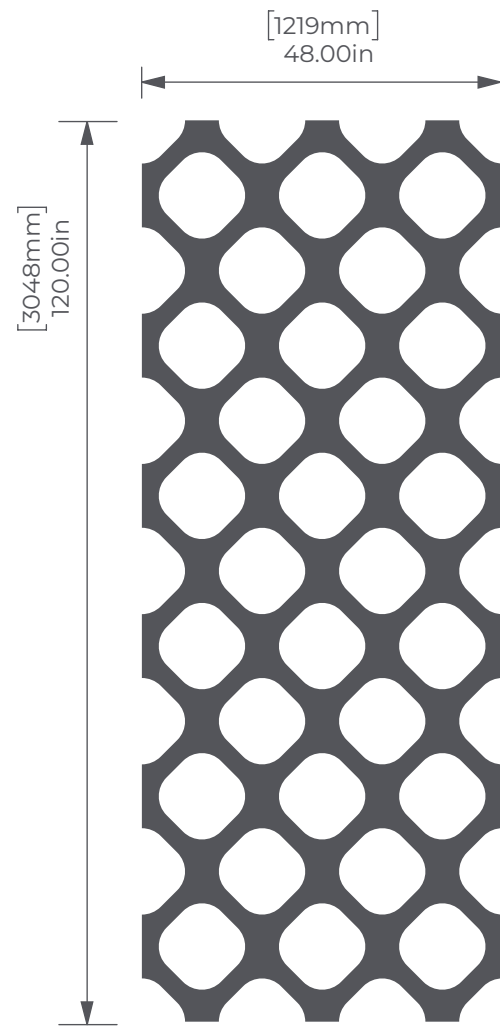

# GRATE

CUT PANELS

4' x 8' Full Panel

4' x 10' Full Panel

Side View

## Mirrored

ARTFEELT™  
ECO-PANEL

P.O. NUMBER

---

DATE

---

DESIGNER

---