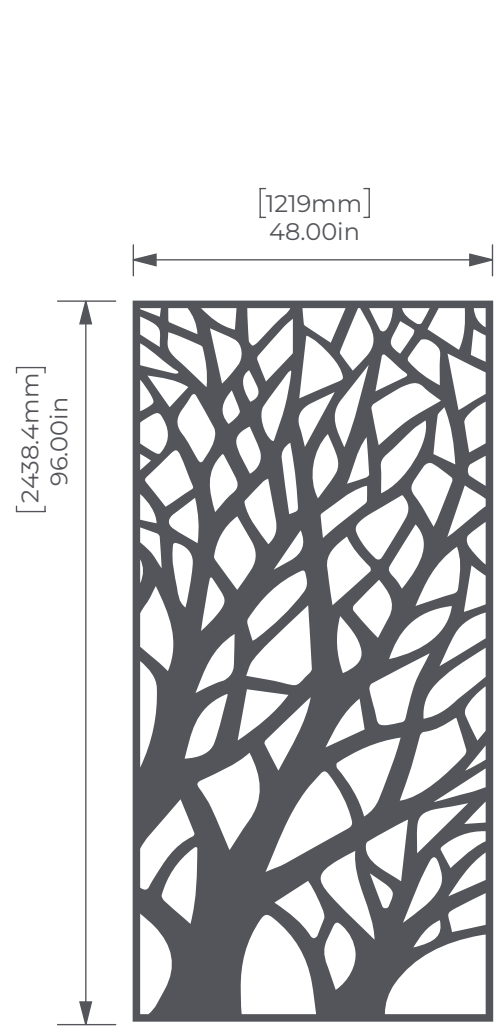

# TREE

CUT PANELS

4' x 8' Full Panel

4' x 10' Full Panel

Side View

DATE	NUMBER