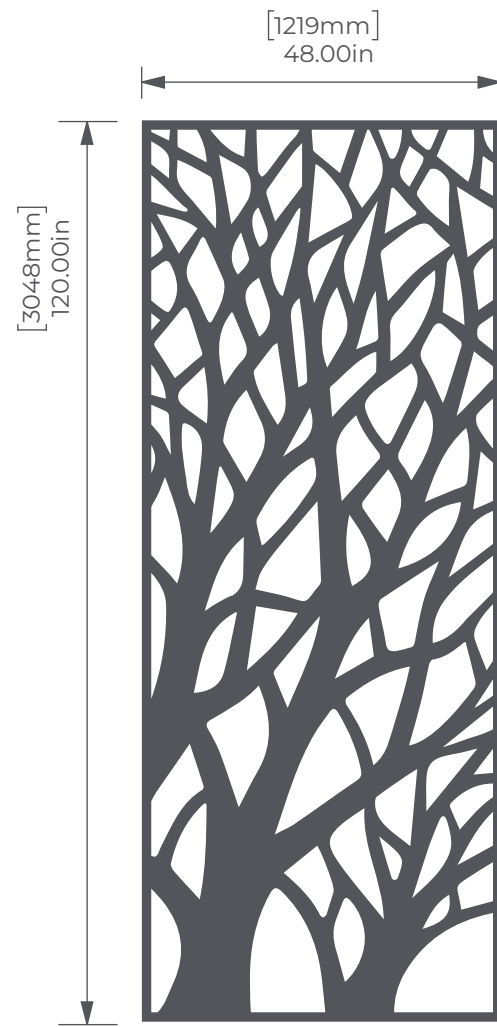

# TREE

CUT PANELS

4' x 8' Full Panel

4' x 10' Full Panel

Side View

DATE	NUMBER