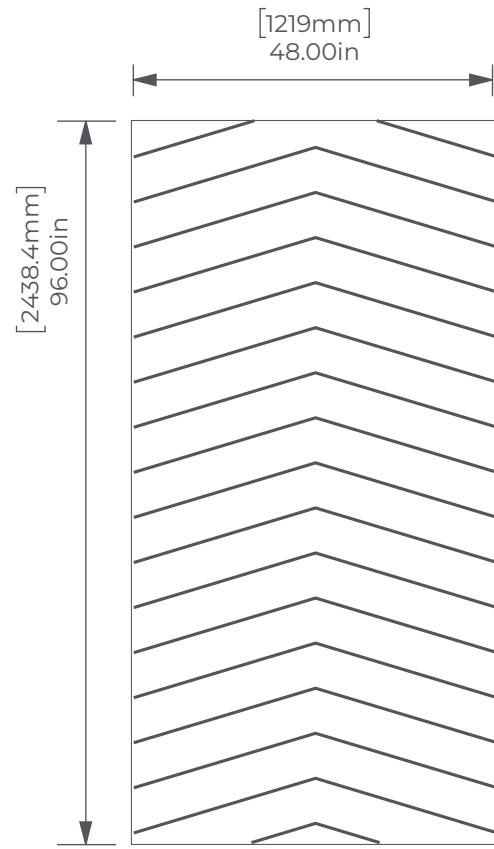

# CHEVRON

ENGRAVED PANELS

4' x 8' Full Panel

4' x 10' Full Panel

Side View

DATE	NUMBER

PAGE 1 of 1