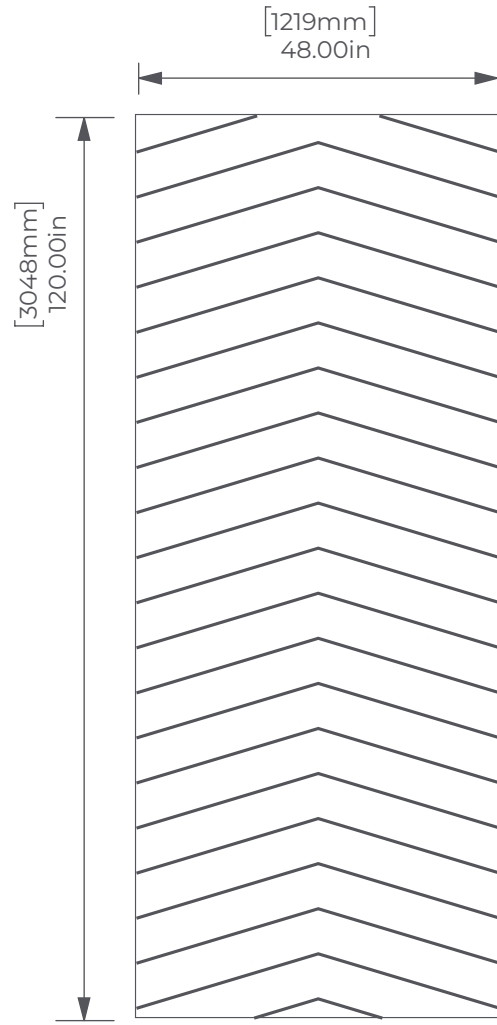

# CHEVRON

ENGRAVED PANELS

4' x 8' Full Panel

4' x 10' Full Panel

Side View

DATE	NUMBER

PAGE 1 of 1