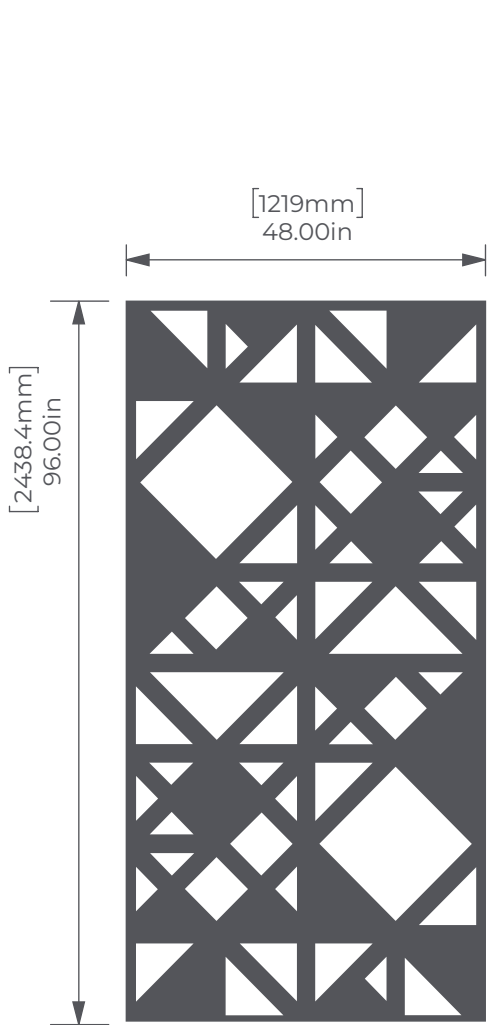

MOSAIC 04

CUT PANELS

4' x 8' Full Panel

4' x 10' Full Panel

Side View

Tiled

Mirrored

ARTFELT™
ECO-PANEL

P.O. NUMBER

DATE

DESIGNER

CLIENT APPROVAL

X

DATE:

REVISION

DATE	NUMBER