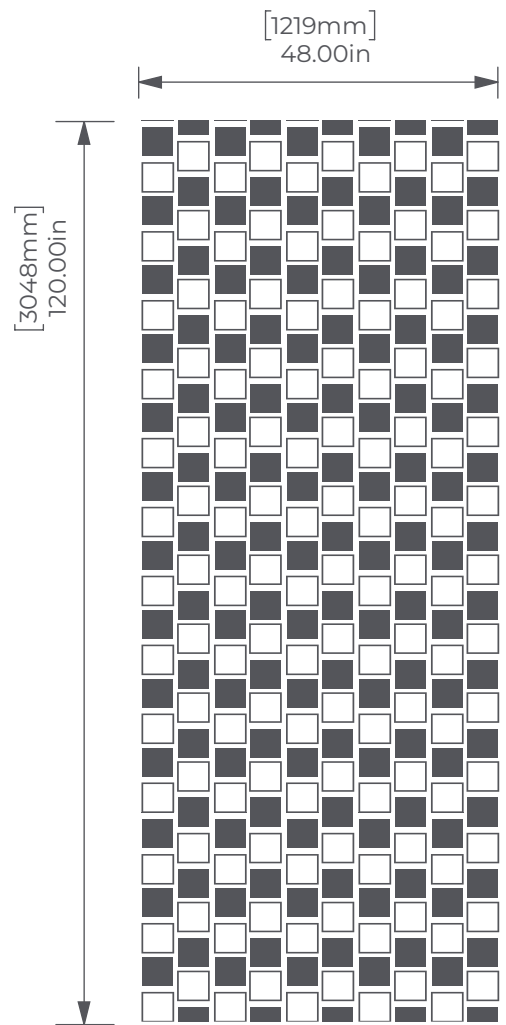

SQUARES 01

GRAPHIC PANELS

4' x 8' Full Panel

4' x 10' Full Panel

Side View

Tiled

Mirrored

ARTFELT™
ECO-PANEL

P.O. NUMBER

DATE

DESIGNER

CLIENT APPROVAL

X

DATE:

REVISION

DATE	NUMBER