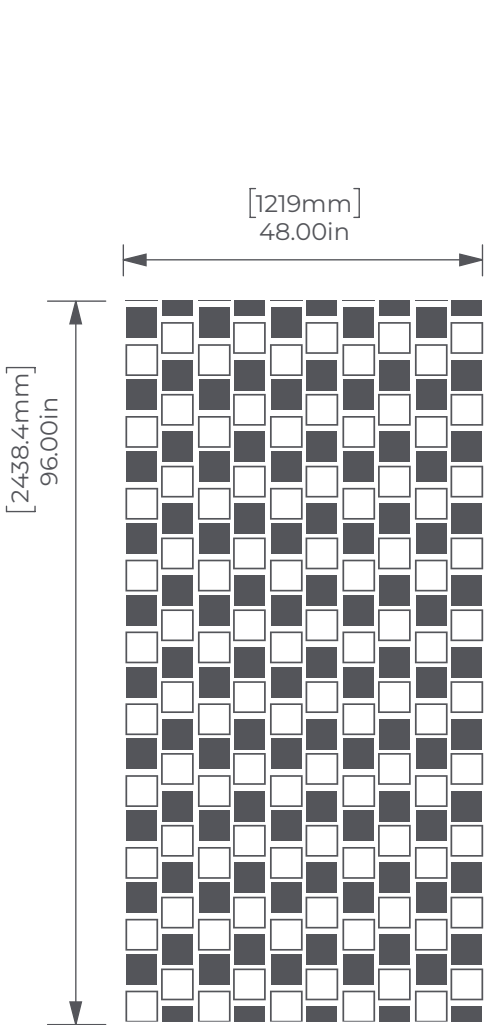

SQUARES 01

GRAPHIC PANELS

4' x 8' Full Panel

4' x 10' Full Panel

Side View

Tiled

Mirrored

ARTFELT™
ECO-PANEL

P.O. NUMBER

DATE

DESIGNER

CLIENT APPROVAL

X

DATE:

REVISION

DATE	NUMBER