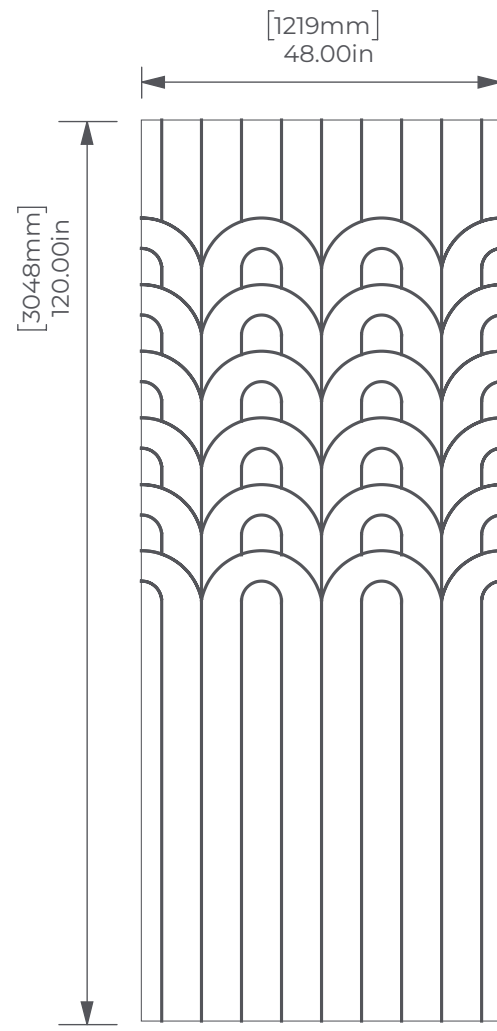

# RAINBOW

ENGRAVED PANELS

4' x 8' Full Panel

4' x 10' Full Panel

Side View

DATE	NUMBER

PAGE 1 of 1