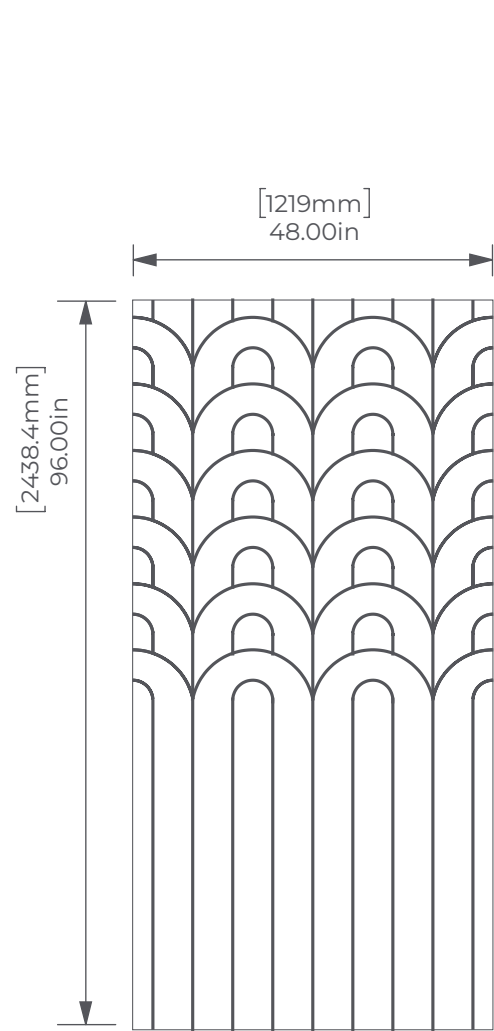

# RAINBOW

ENGRAVED PANELS

4' x 8' Full Panel

4' x 10' Full Panel

Side View

## Mirrored

ARTFELT™  
ECO-PANEL

P.O. NUMBER

---

DATE

---

DESIGNER

---

DATE	NUMBER

PAGE 1 of 1