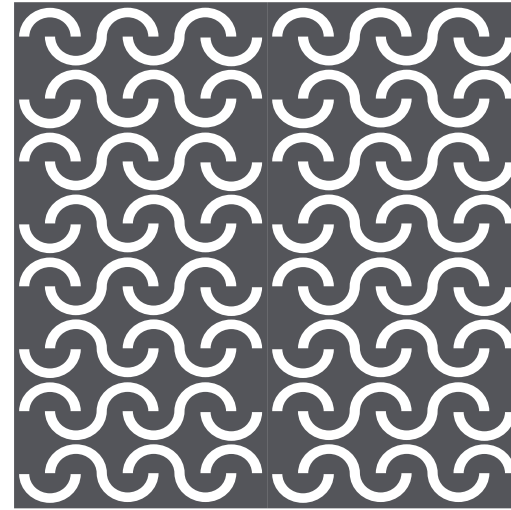

RIPPLE

CUT PANELS

4' x 8' Full Panel

4' x 10' Full Panel

Side View

Tiled

Mirrored

ARTFELT™
ECO-PANEL