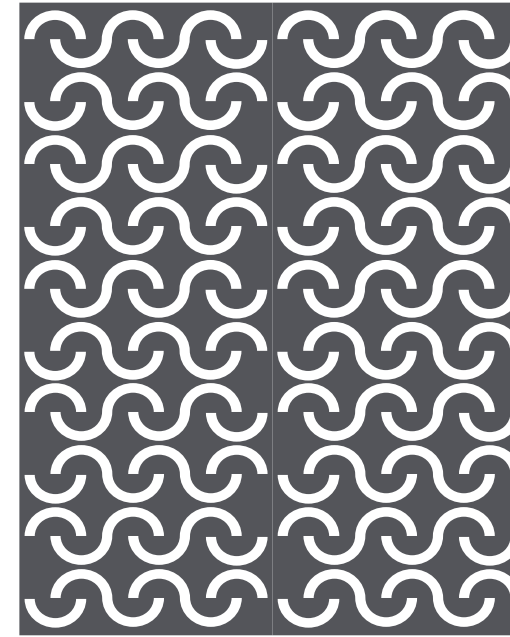

RIPPLE

CUT PANELS

4' x 8' Full Panel

4' x 10' Full Panel

Side View

Tiled

Mirrored

ARTFELT™
ECO-PANEL