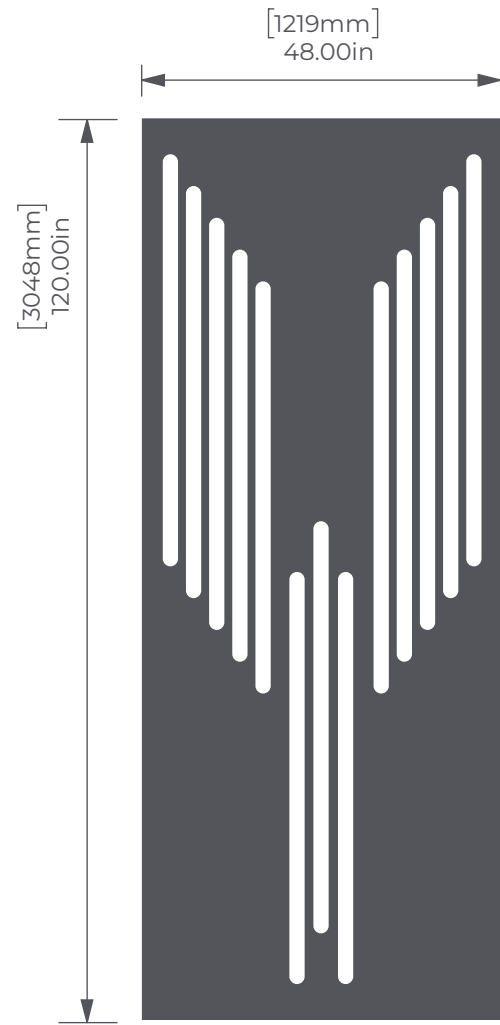

# WINGS

CUT PANELS

4' x 8' Full Panel

4' x 10' Full Panel

Side View

## Mirrored

ARTFEEL™  
ECO-PANEL

P.O. NUMBER

---

DATE

---

DESIGNER

---