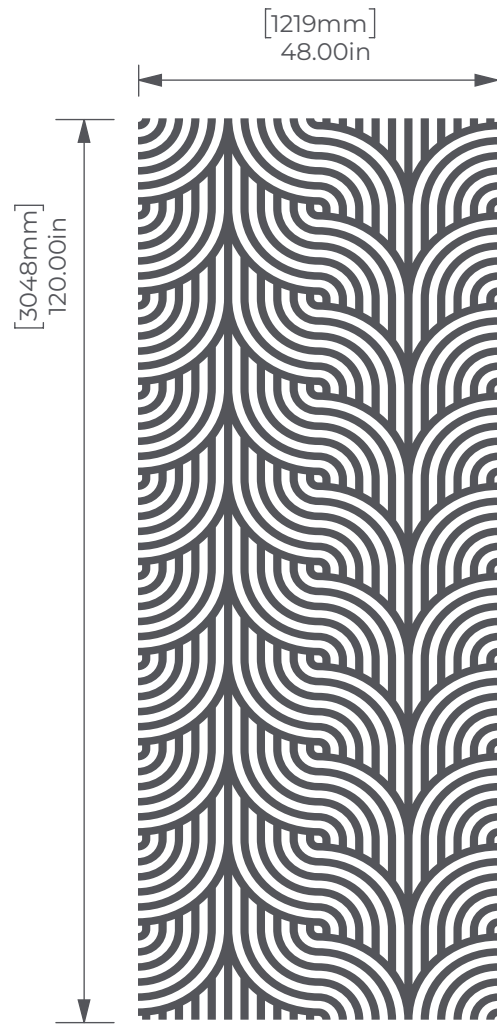

# SWIRL

GRAPHIC PANELS

4' x 8' Full Panel

4' x 10' Full Panel

Side View