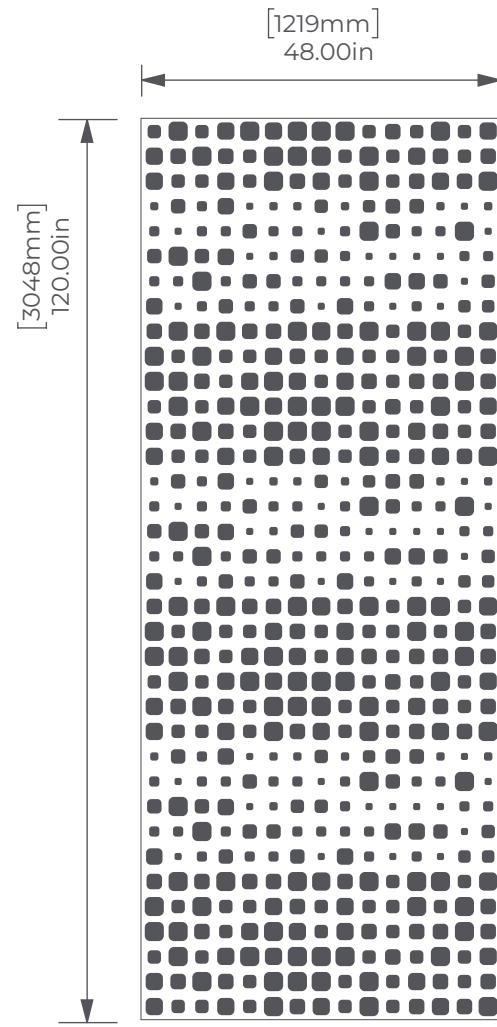

SQUARES 02

GRAPHIC PANELS

4' x 8' Full Panel

4' x 10' Full Panel

Side View

Tiled

Mirrored

ARTFELT™
ECO-PANEL

P.O. NUMBER

DATE

DESIGNER

CLIENT APPROVAL

X

DATE:

REVISION

DATE

NUMBER

PAGE 1 of 1