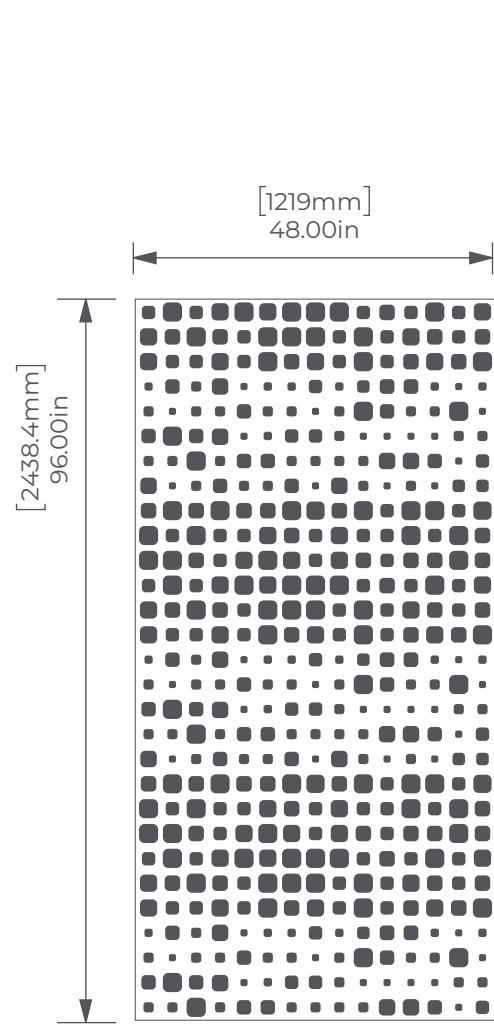

SQUARES 02

GRAPHIC PANELS

4' x 8' Full Panel

4' x 10' Full Panel

Side View

Tiled

Mirrored

ARTFELT™
ECO-PANEL

P.O. NUMBER

DATE

DESIGNER

CLIENT APPROVAL

X

DATE:

REVISION

DATE

NUMBER

PAGE 1 of 1