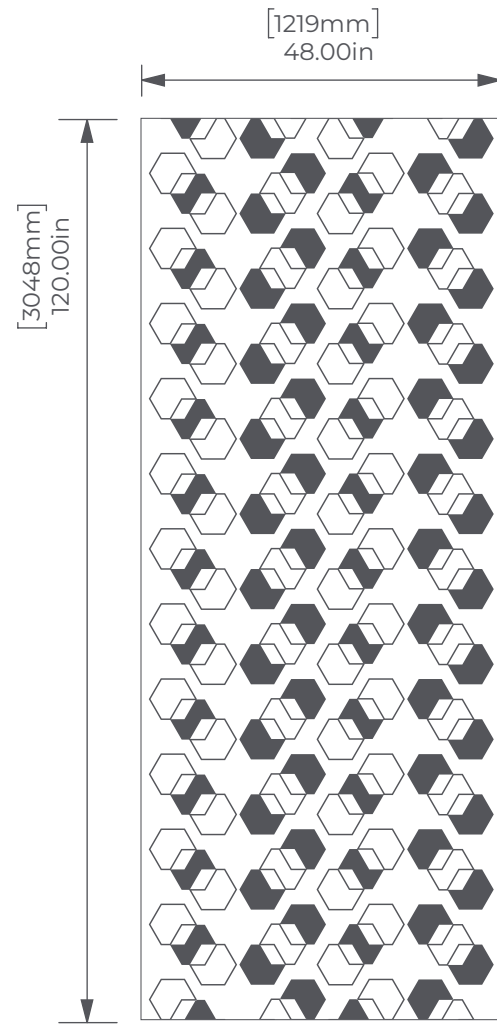

HEX

GRAPHIC PANELS

4' x 8' Full Panel

4' x 10' Full Panel

Side View

Tiled

Mirrored

ARTFELT™
ECO-PANEL

NUMBER

DATE	NUMBER

PAGE 1 of 1