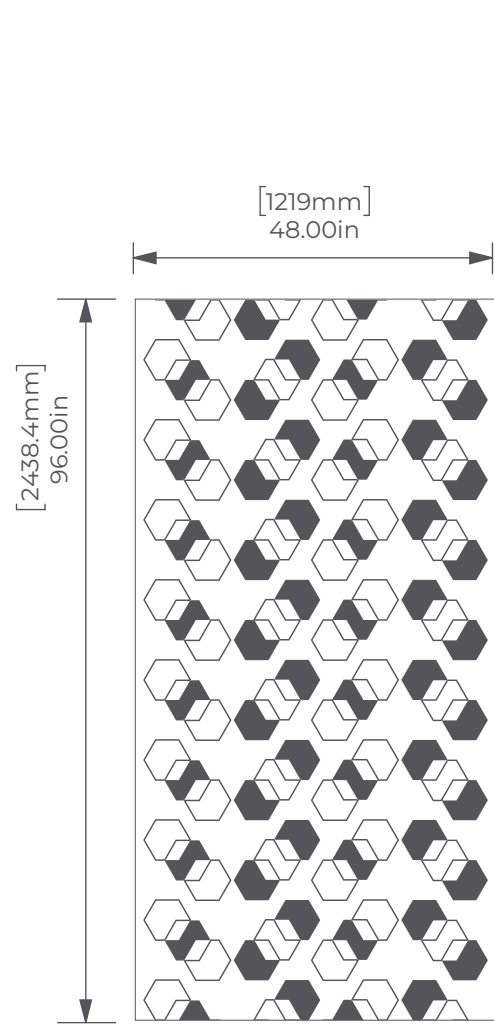

HEX

GRAPHIC PANELS

4' x 8' Full Panel

4' x 10' Full Panel

Side View

Tiled

Mirrored

ARTFELT™
ECO-PANEL

P.O. NUMBER

DATE

DESIGNER

CLIENT APPROVAL

X

DATE:

REVISION

DATE

NUMBER

DATE	NUMBER

PAGE 1 of 1