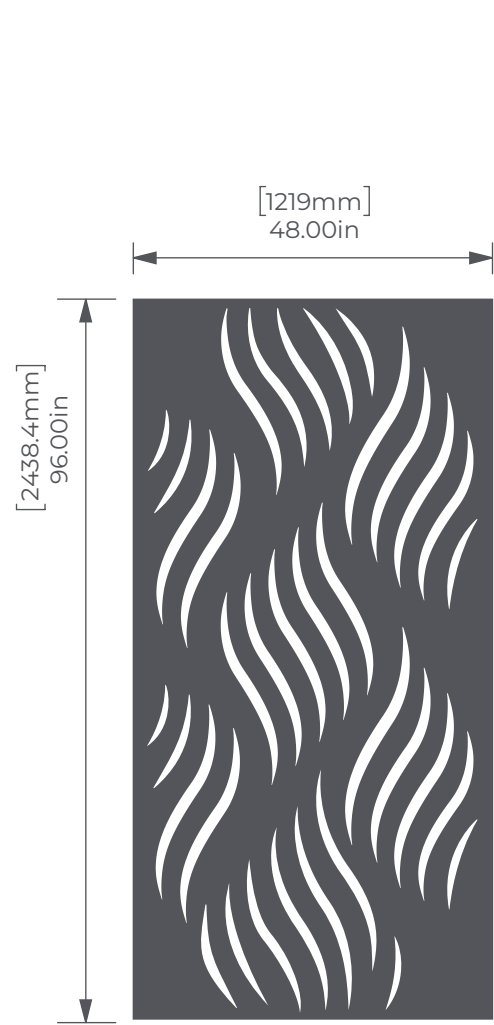

# GRASSLANDS

CUT PANELS

4' x 8' Full Panel

4' x 10' Full Panel

Side View

## Mirrored

ARTFEELT™  
ECO-PANEL

P.O. NUMBER

---

DATE

---

DESIGNER

---

DATE	NUMBER

PAGE 1 of 1