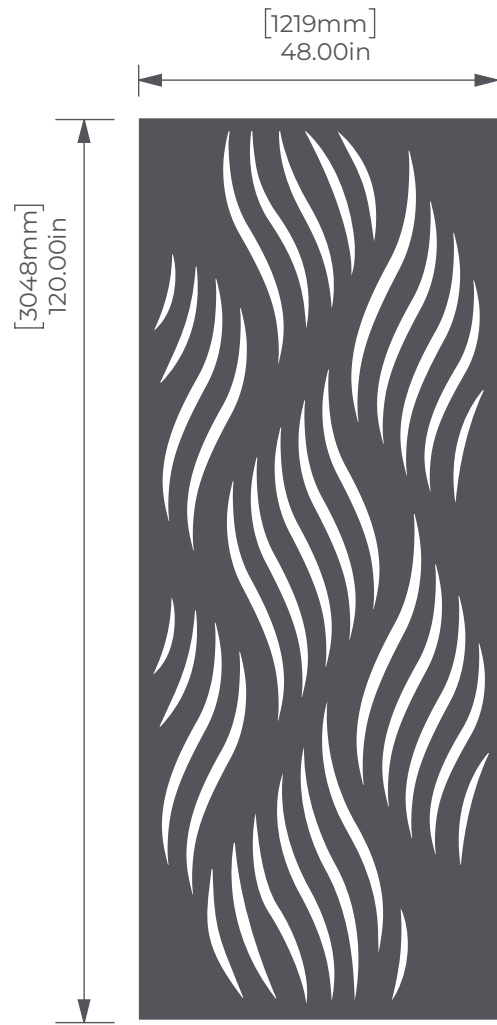

# GRASSLANDS

CUT PANELS

4' x 8' Full Panel

4' x 10' Full Panel

Side View

## Mirrored

ARTFEELT™  
ECO-PANEL

P.O. NUMBER

---

DATE

---

DESIGNER

---

DATE	NUMBER

PAGE 1 of 1