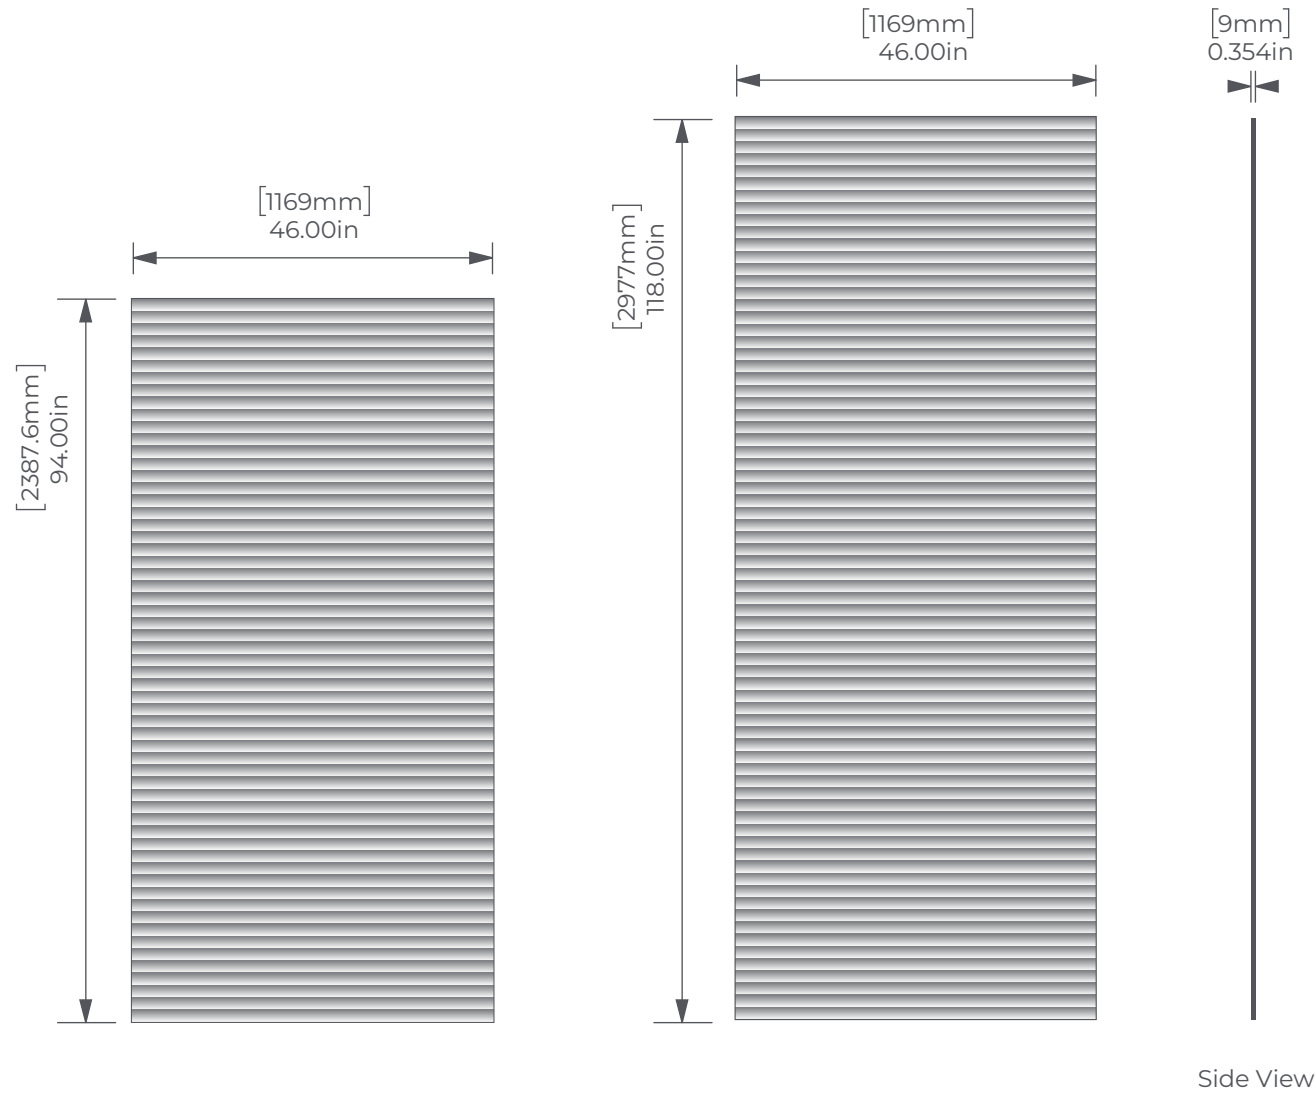

CORRUGATED 01

MOLDED PANELS

Tiled

Mirrored

ARTFEELT™
ECO-PANEL

P.O. NUMBER

DATE

DESIGNER