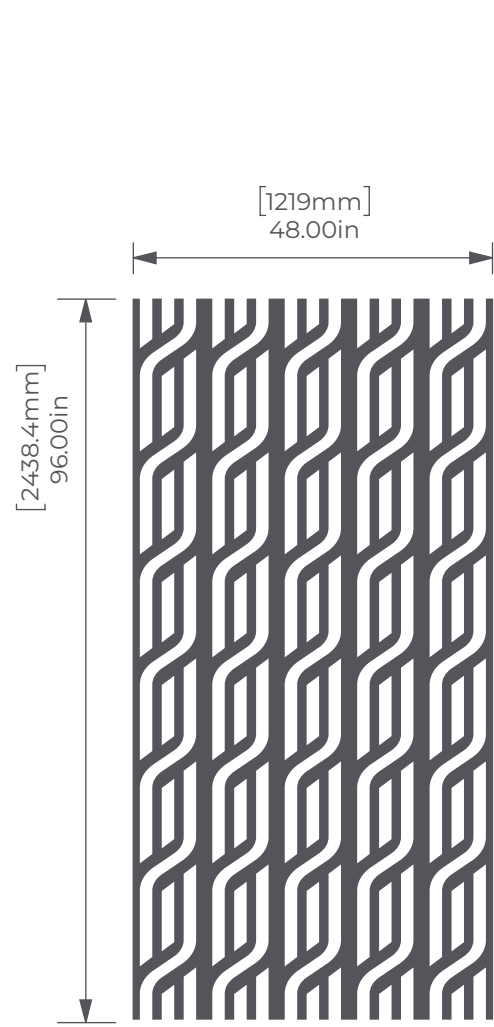

TREAD

CUT PANELS

4' x 8' Full Panel

4' x 10' Full Panel

Side View

Tiled

Mirrored

ARTFELT™
ECO-PANEL

P.O. NUMBER

DATE

DESIGNER

CLIENT APPROVAL

X

DATE:

REVISION

DATE

NUMBER

DATE	NUMBER

PAGE 1 of 1