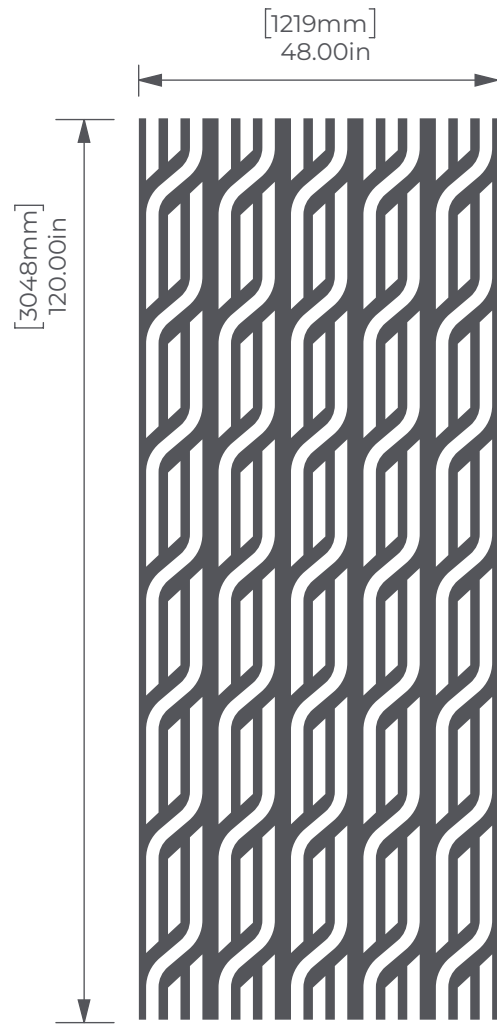

TREAD

CUT PANELS

4' x 8' Full Panel

4' x 10' Full Panel

Side View

Tiled

Mirrored

ARTFELT™
ECO-PANEL

P.O. NUMBER

DATE

DESIGNER

CLIENT APPROVAL

X

DATE:

REVISION

DATE

NUMBER

DATE	NUMBER

PAGE 1 of 1