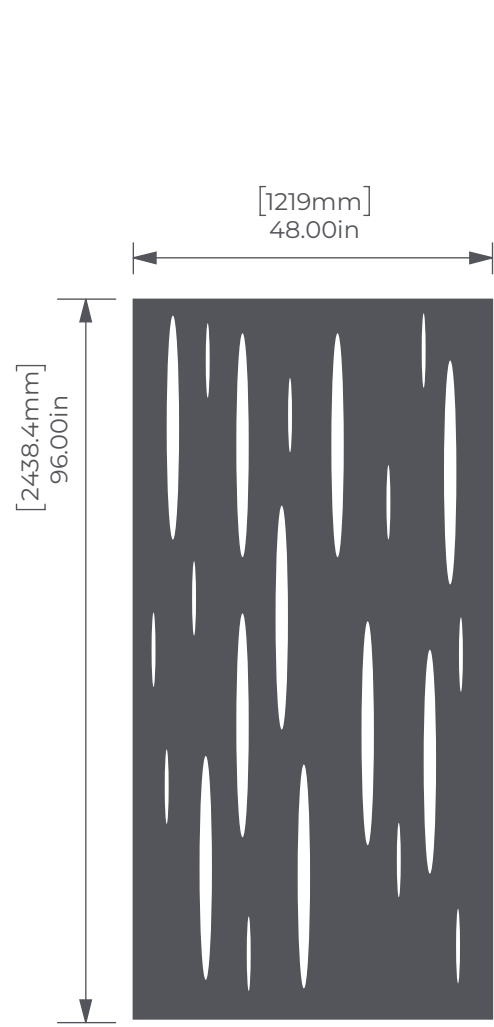

RAIN

CUT PANELS

4' x 8' Full Panel

4' x 10' Full Panel

Side View

Tiled

Mirrored

ARTFEELT™
ECO-PANEL

P.O. NUMBER

DATE

DESIGNER

CLIENT APPROVAL

X

DATE:

REVISION

DATE	NUMBER