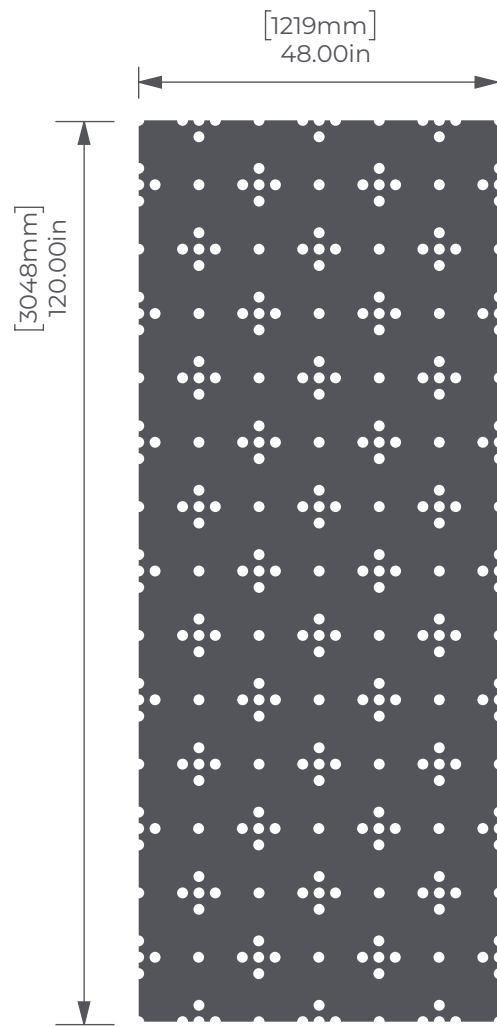

DOT FLOWER

CUT PANELS

4' x 8' Full Panel

4' x 10' Full Panel

Side View

Tiled

Mirrored

ARTFELT™
ECO-PANEL

P.O. NUMBER

DATE

DESIGNER

CLIENT APPROVAL

X

DATE:

REVISION

DATE	NUMBER