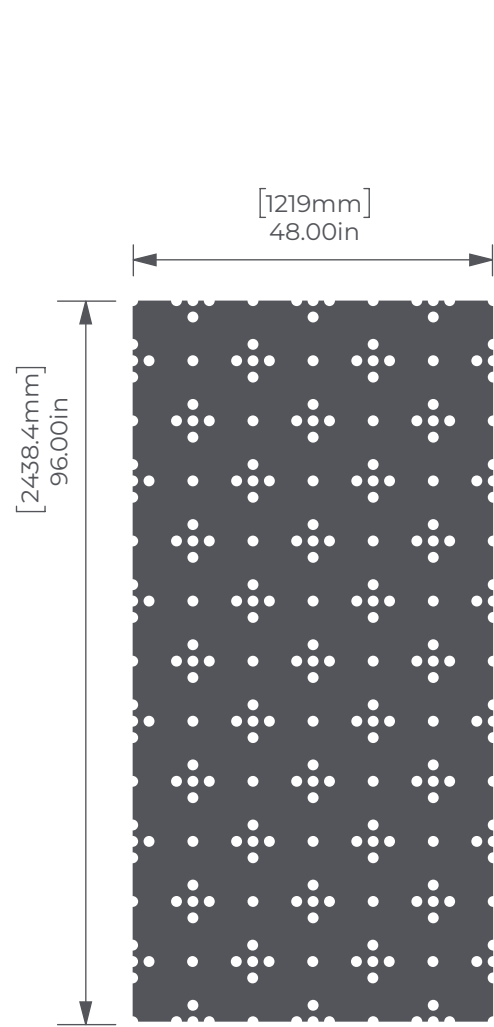

DOT FLOWER

CUT PANELS

4' x 8' Full Panel

4' x 10' Full Panel

Side View

Tiled

Mirrored

ARTFELT™
ECO-PANEL

P.O. NUMBER

DATE

DESIGNER

CLIENT APPROVAL

X

DATE:

REVISION

DATE	NUMBER