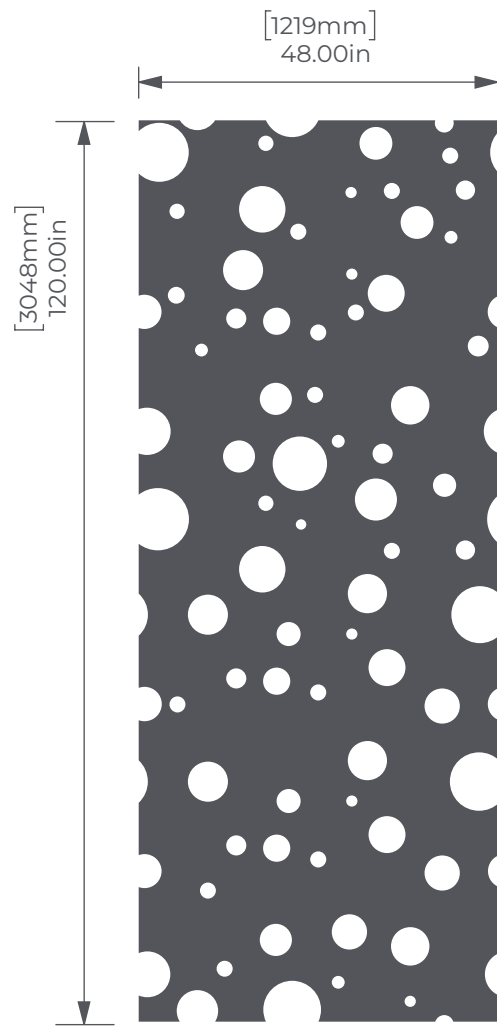

DOTS & DOTS

CUT PANELS

4' x 8' Full Panel

4' x 10' Full Panel

Side View

Tiled

Mirrored

ARTFELT™
ECO-PANEL

P.O. NUMBER

DATE

DESIGNER

CLIENT APPROVAL

X

DATE:

REVISION

DATE	NUMBER