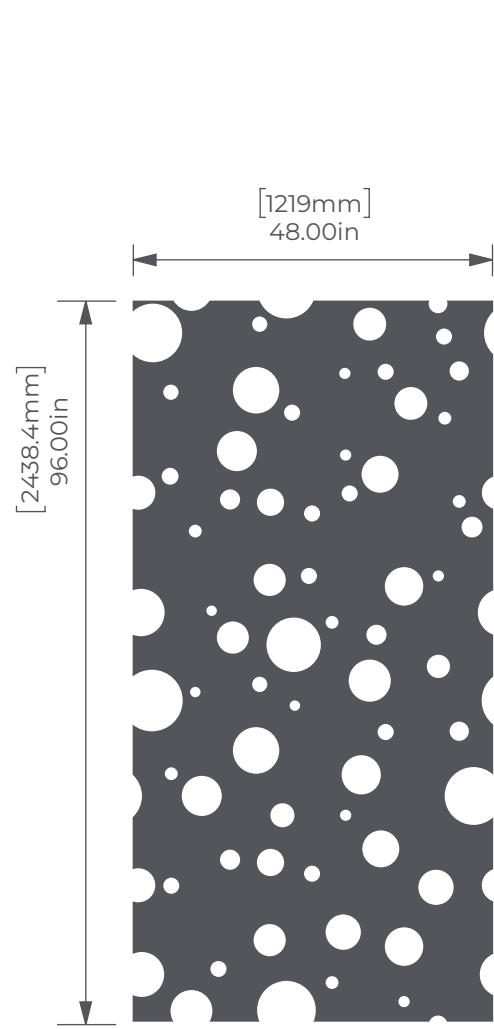

DOTS & DOTS

CUT PANELS

4' x 8' Full Panel

4' x 10' Full Panel

Side View

Tiled

Mirrored

ARTFELT™
ECO-PANEL

P.O. NUMBER

DATE

DESIGNER

CLIENT APPROVAL

X

DATE:

REVISION

DATE	NUMBER