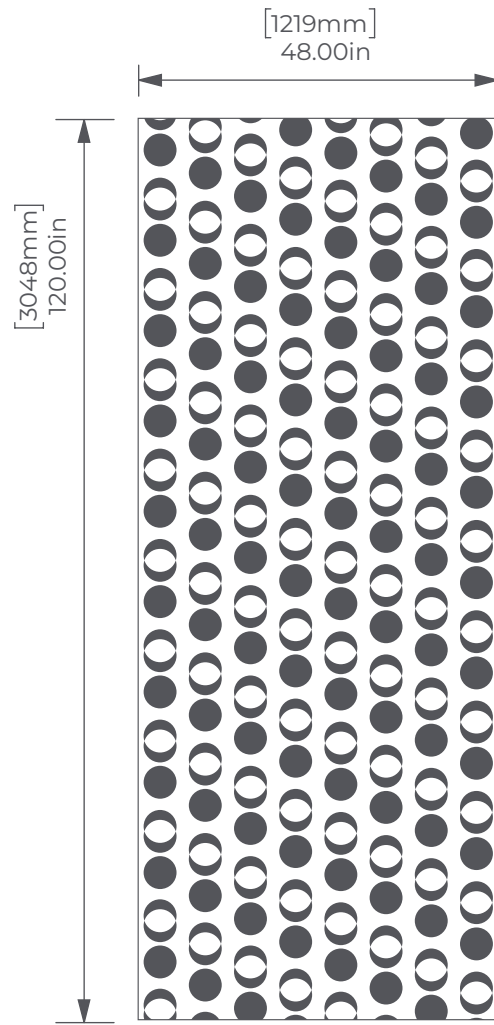

# MOON

GRAPHIC PANELS

4' x 8' Full Panel

4' x 10' Full Panel

Side View

## Mirrored

ARTFELT™  
ECO-PANEL

P.O. NUMBER

DATE

DESIGNER

CLIENT APPROVAL

X

DATE: