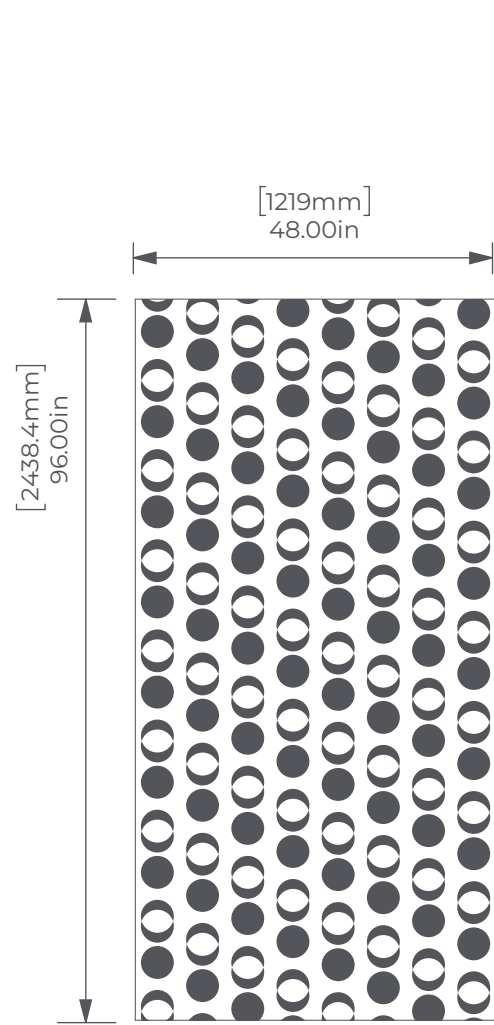

# MOON

GRAPHIC PANELS

4' x 8' Full Panel

4' x 10' Full Panel

Side View

## Mirrored

ARTFELT™  
ECO-PANEL

P.O. NUMBER

DATE

DESIGNER

CLIENT APPROVAL

X

DATE: