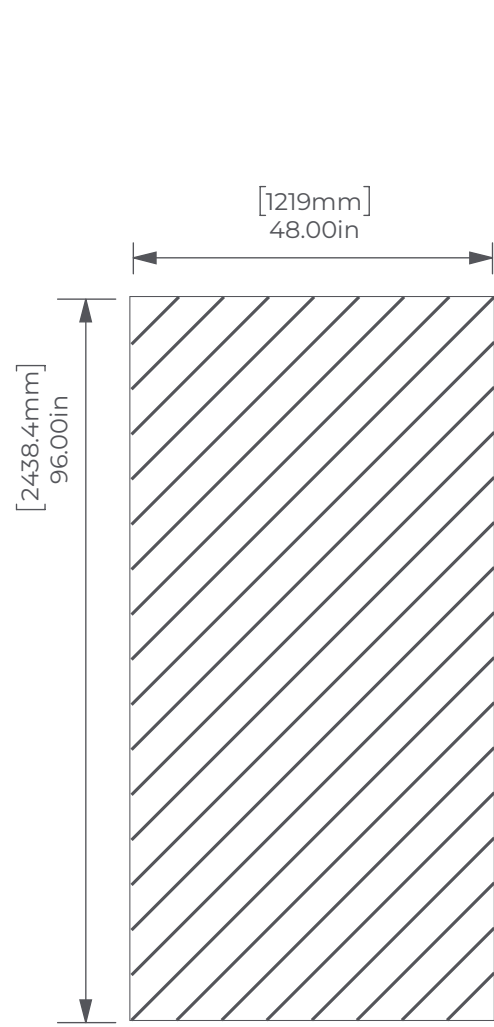

DIAGONAL

ENGRAVED PANELS

4' x 8' Full Panel

4' x 10' Full Panel

Side View

Tiled

Mirrored

ARTFEELT™
ECO-PANEL

P.O. NUMBER

DATE

DESIGNER

CLIENT APPROVAL

X

DATE:

REVISION

DATE

NUMBER

DATE	NUMBER

PAGE 1 of 1