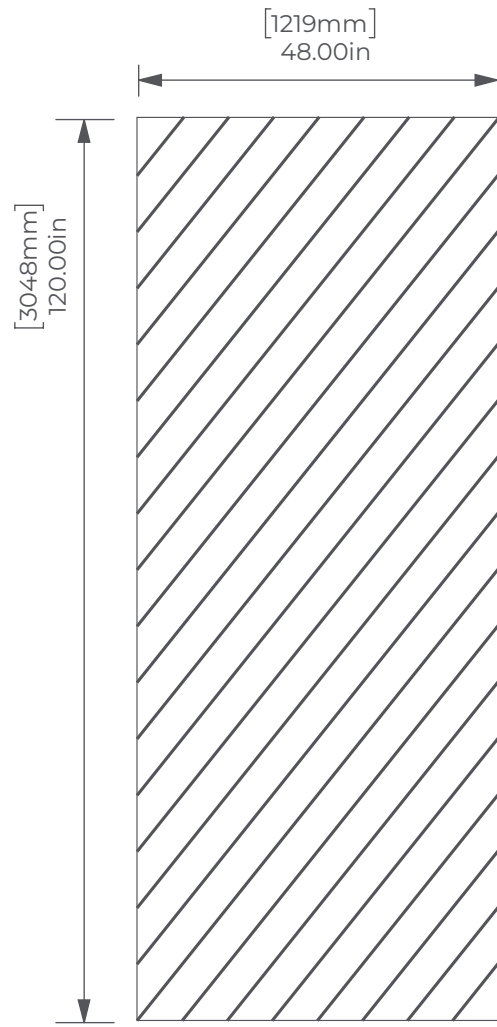

DIAGONAL

ENGRAVED PANELS

4' x 8' Full Panel

4' x 10' Full Panel

Side View

Tiled

Mirrored

ARTFEELT™
ECO-PANEL

P.O. NUMBER

DATE

DESIGNER

CLIENT APPROVAL

X

DATE:

REVISION

DATE

NUMBER

DATE	NUMBER

PAGE 1 of 1