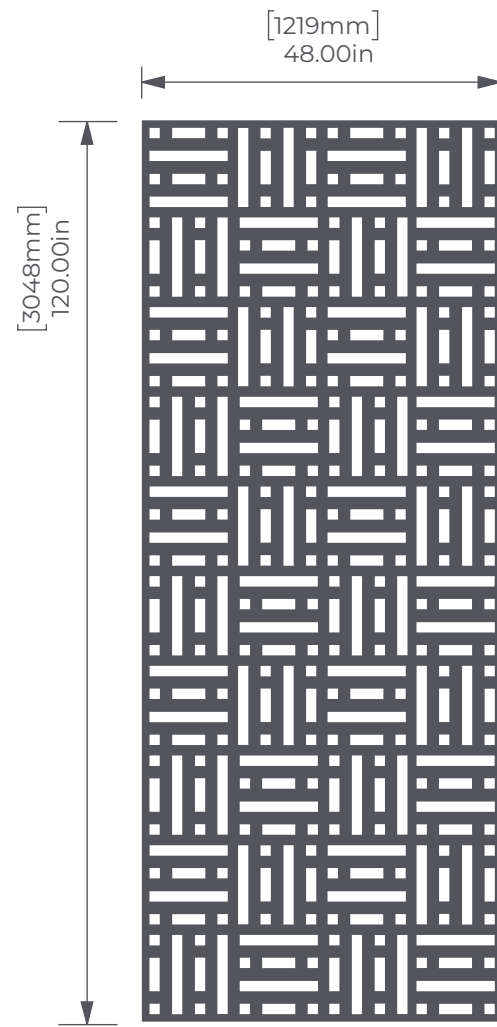

MOSAIC 02

CUT PANELS

4' x 8' Full Panel

4' x 10' Full Panel

Side View

Tiled

Mirrored

ARTFELT™
ECO-PANEL

P.O. NUMBER

DATE

DESIGNER

CLIENT APPROVAL

X

DATE:

REVISION

DATE

NUMBER

DATE	NUMBER

PAGE 1 of 1