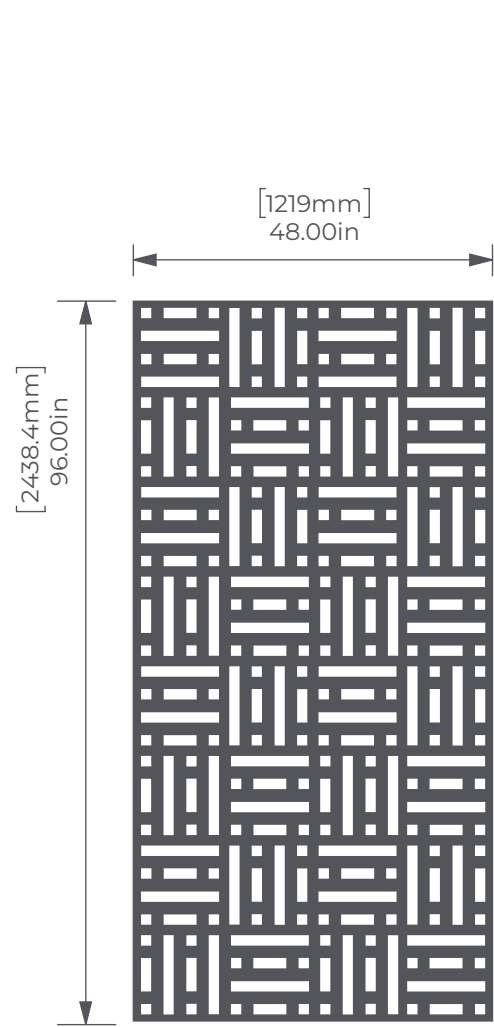

MOSAIC 02

CUT PANELS

4' x 8' Full Panel

4' x 10' Full Panel

Side View

Tiled

Mirrored

ARTFELT™
ECO-PANEL

P.O. NUMBER

DATE

DESIGNER

CLIENT APPROVAL

X

DATE:

REVISION

DATE

NUMBER

DATE	NUMBER

PAGE 1 of 1