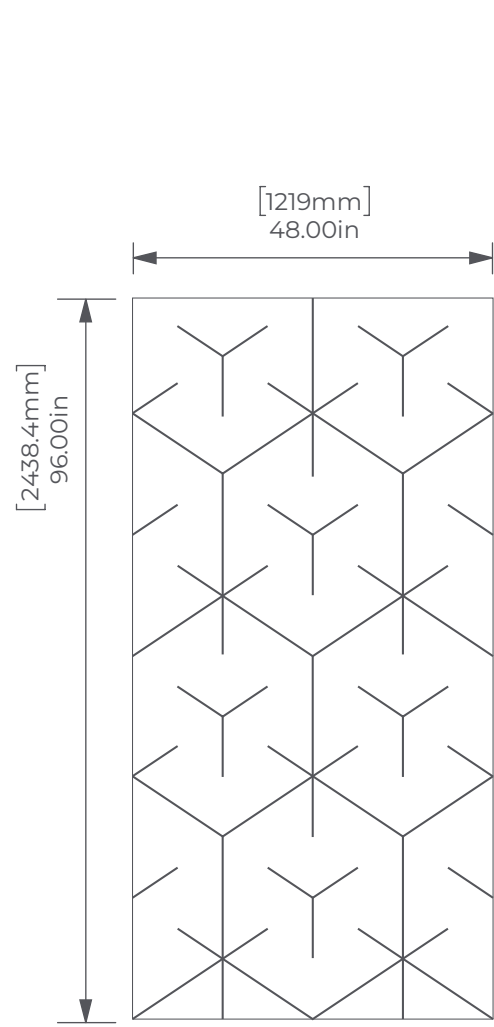

CUBE

ENGRAVED PANELS

4' x 8' Full Panel

4' x 10' Full Panel

Side View

Tiled

Mirrored

ARTFELT™
ECO-PANEL

P.O. NUMBER

DATE

DESIGNER

CLIENT APPROVAL

X

DATE:

REVISION

DATE

NUMBER

DATE	NUMBER

PAGE 1 of 1