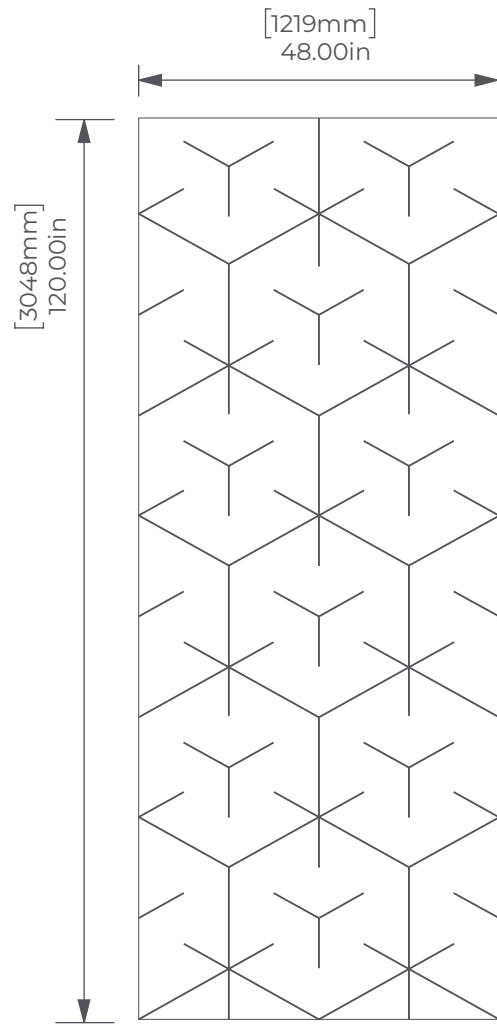

CUBE

ENGRAVED PANELS

4' x 8' Full Panel

4' x 10' Full Panel

Side View

Tiled

Mirrored

ARTFELT™
ECO-PANEL

P.O. NUMBER

DATE

DESIGNER

CLIENT APPROVAL

X

DATE:

REVISION

DATE

NUMBER

DATE	NUMBER

PAGE 1 of 1