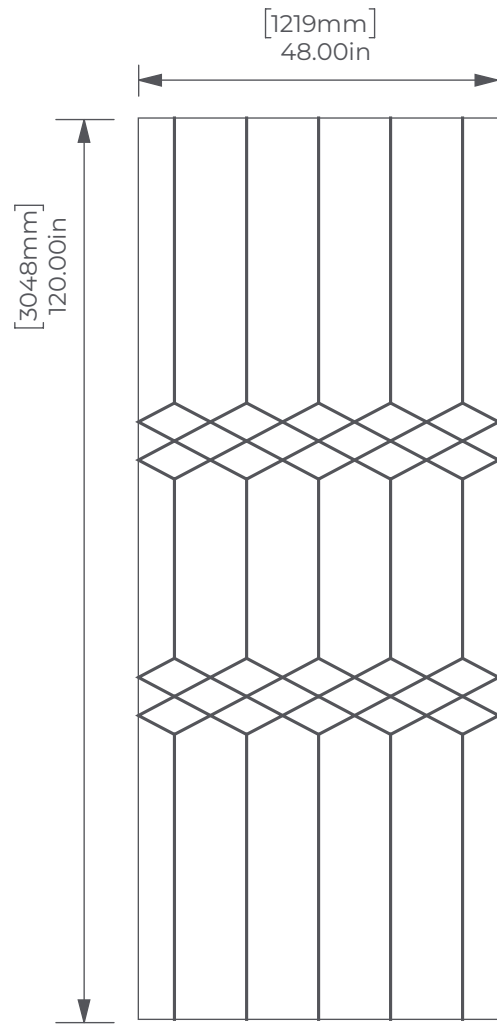

# PRISM

ENGRAVED PANELS

4' x 8' Full Panel

4' x 10' Full Panel

Side View

## Mirrored

ARTFEELT™  
ECO-PANEL

P.O. NUMBER

DATE

DESIGNER

CLIENT APPROVAL

X

DATE: