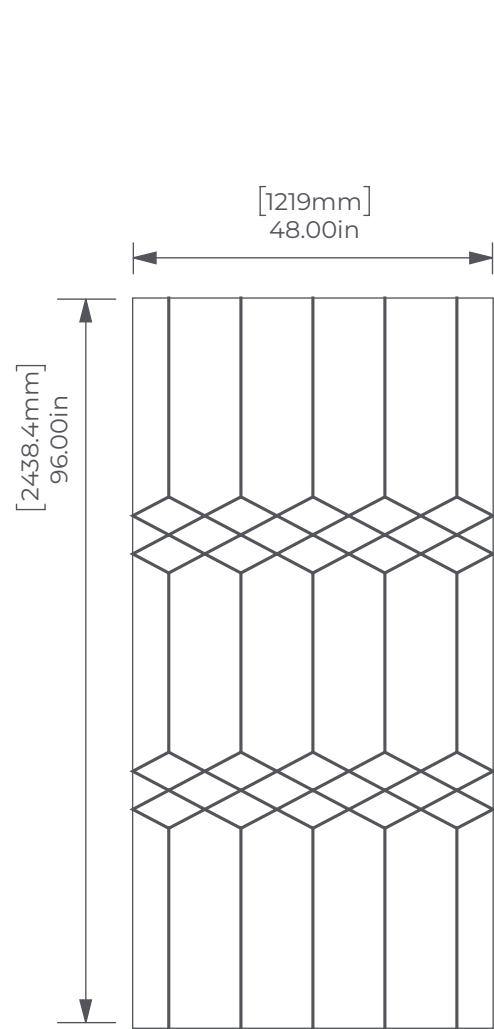

# PRISM

ENGRAVED PANELS

4' x 8' Full Panel

4' x 10' Full Panel

Side View

## Mirrored

ARTFEELT™  
ECO-PANEL

P.O. NUMBER

DATE

DESIGNER

CLIENT APPROVAL

X

DATE: