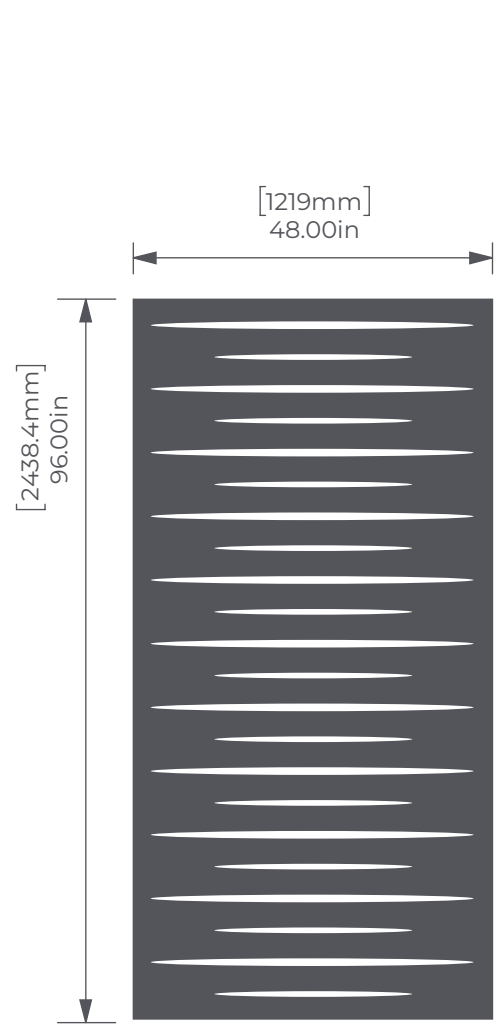

AIRWAVES 01

CUT PANELS

4' x 8' Full Panel

4' x 10' Full Panel

Side View

Tiled

Mirrored

ARTFEELT™
ECO-PANEL

P.O. NUMBER

DATE

DESIGNER

CLIENT APPROVAL

X

DATE:

REVISION

DATE

NUMBER

DATE	NUMBER

PAGE 1 of 1