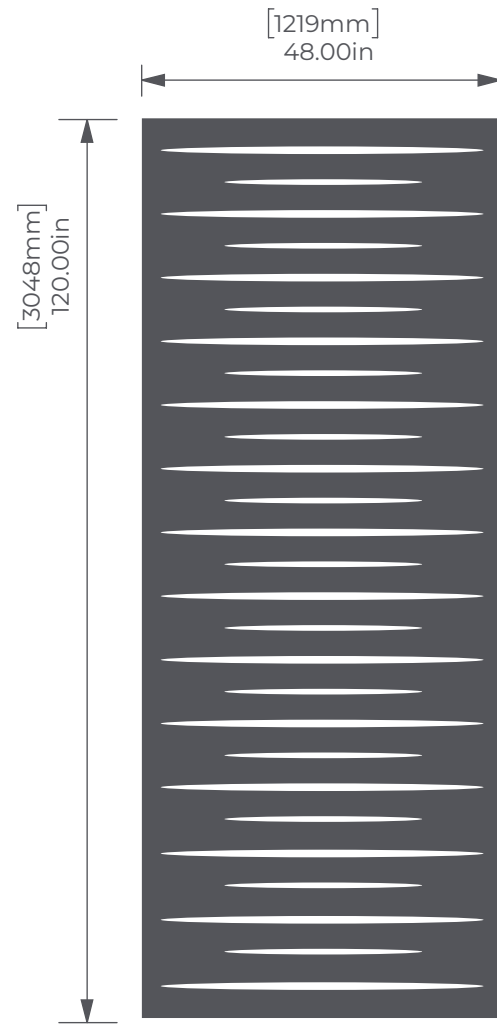

AIRWAVES 01

CUT PANELS

4' x 8' Full Panel

4' x 10' Full Panel

Side View

Tiled

Mirrored

ARTFEELT™
ECO-PANEL

P.O. NUMBER

DATE

DESIGNER

CLIENT APPROVAL

X

DATE:

REVISION

DATE

NUMBER

DATE	NUMBER

PAGE 1 of 1