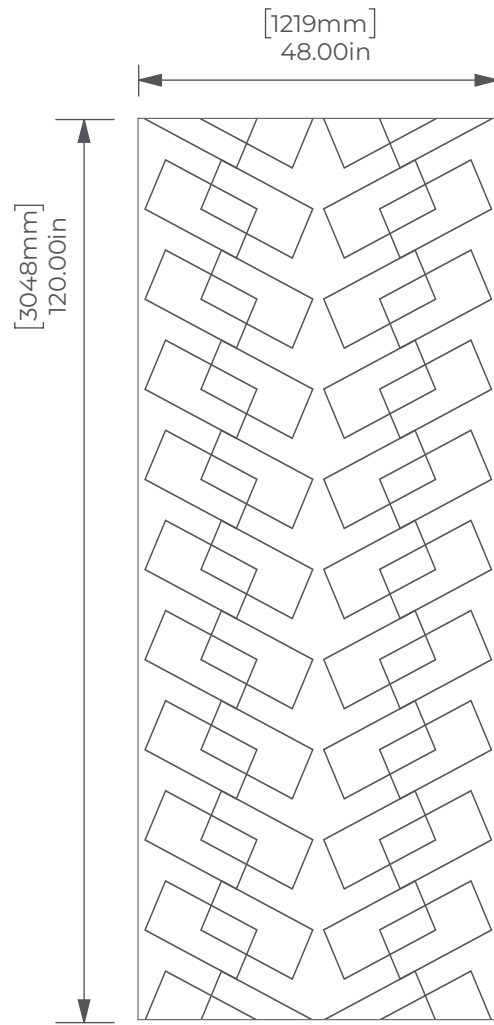

GEO 1

GRAPHIC PANELS

4' x 8' Full Panel

4' x 10' Full Panel

Side View

Tiled

Mirrored

ARTFELT™
ECO-PANEL

P.O. NUMBER

DATE

DESIGNER

CLIENT APPROVAL

X

DATE:

REVISION

DATE

NUMBER

DATE	NUMBER

PAGE 1 of 1