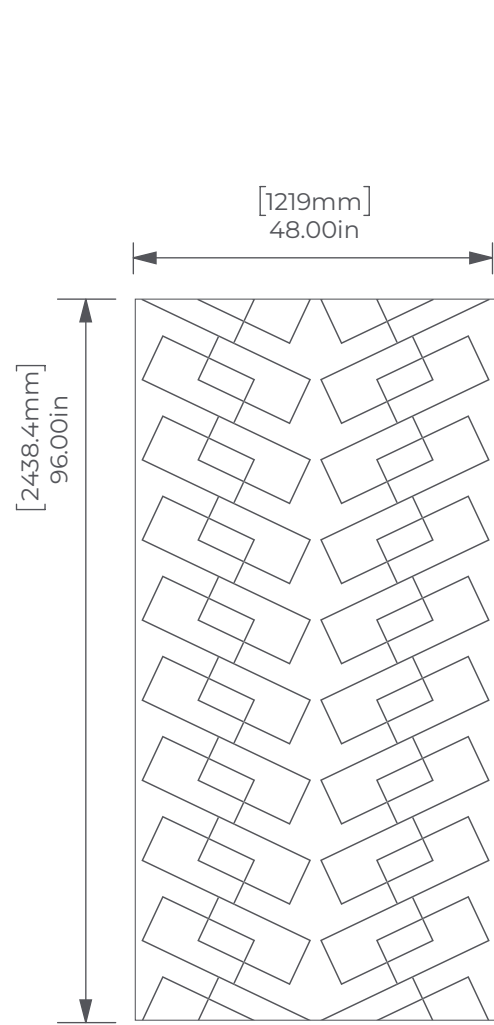

GEO 1

GRAPHIC PANELS

4' x 8' Full Panel

4' x 10' Full Panel

Side View

Tiled

Mirrored

ARTFELT™
ECO-PANEL

P.O. NUMBER

DATE

DESIGNER

CLIENT APPROVAL

X

DATE:

REVISION

DATE

NUMBER

DATE	NUMBER

PAGE 1 of 1